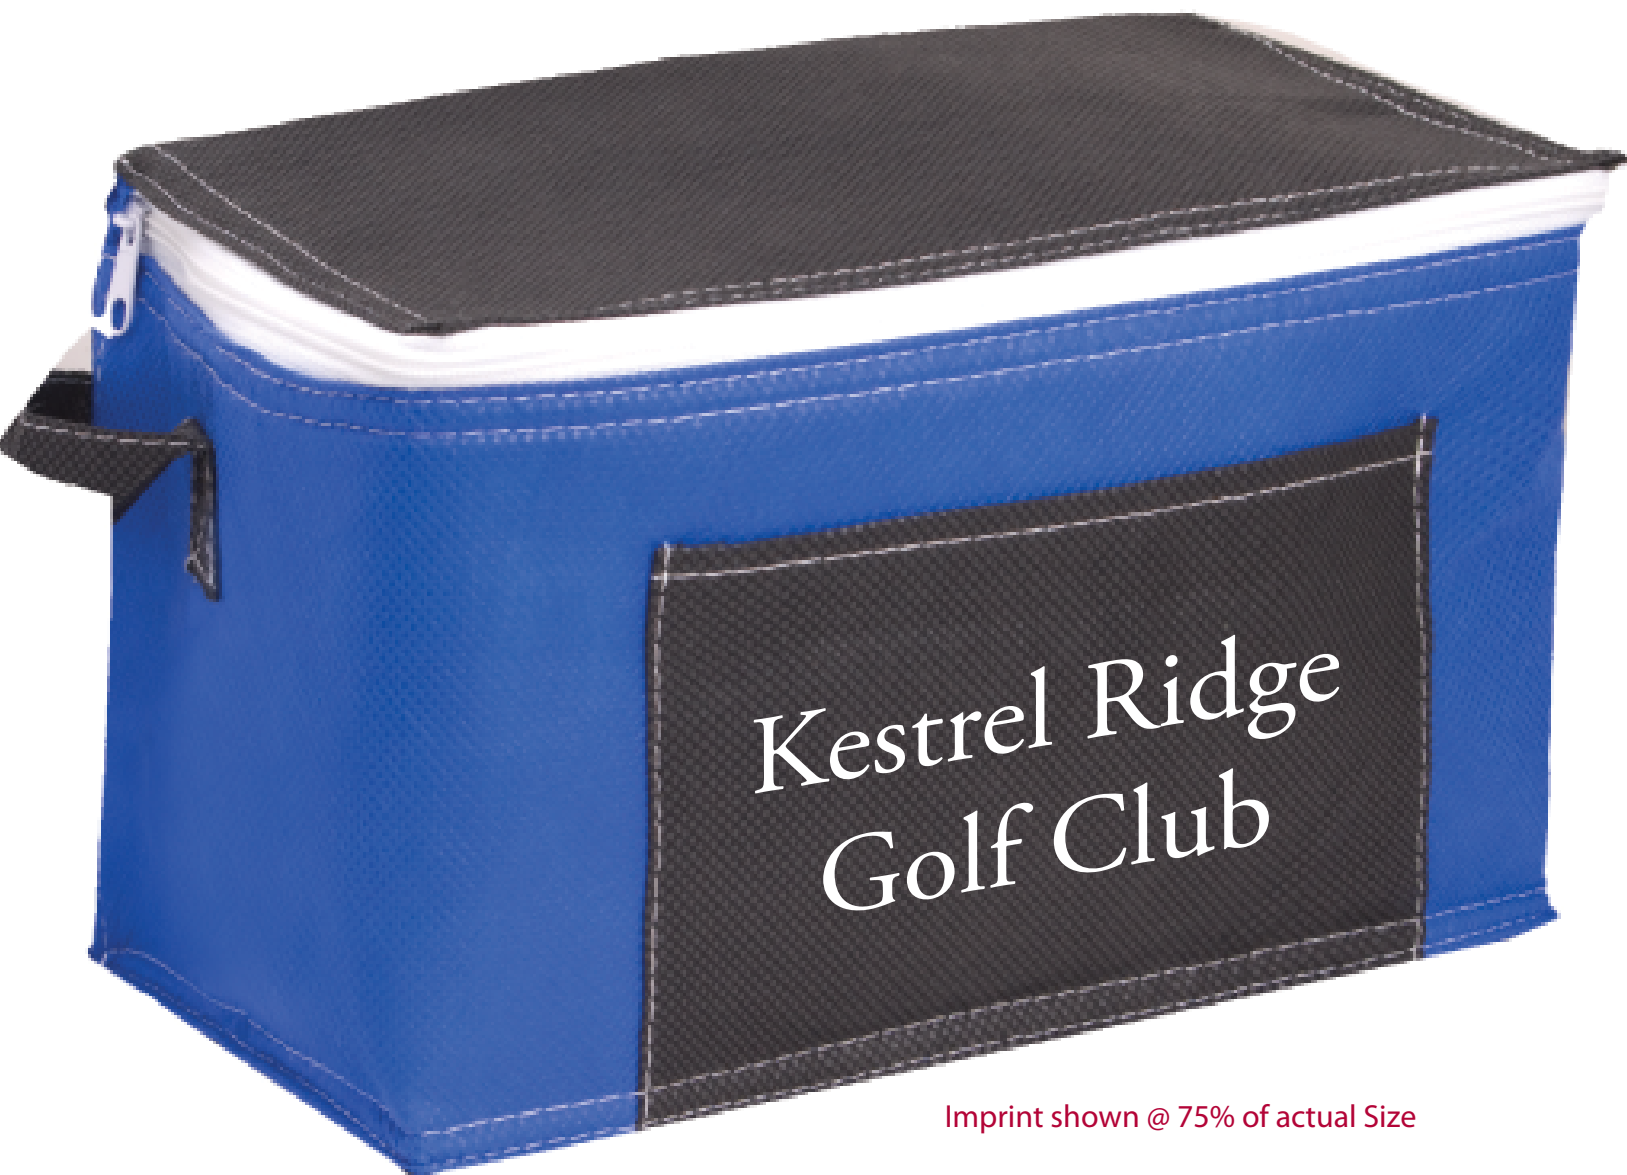

Customer Service E-mail: service@garrettspecialties.com

Order#: 133090

Product: Poly Pro 6-Pack Cooler: Royal/Black

Item #: 1039-311790

Imprint Method: Screen Print on the Front Pocket: White

Actual Imprint Size: 4"W x 1.5"H