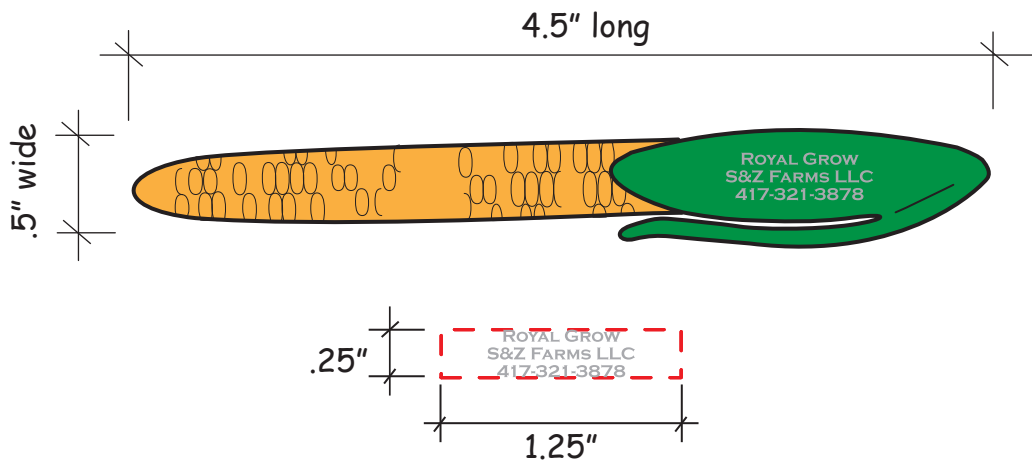

Customer Service E-mail: service@garrettspecialties.com

Order#: 133049

Product: Biodegradable Mini Corn Pen

Item #: 1364-308120

Imprint Method: Screen Print on the Cap: Metallic Silver 877

Actual Imprint Size: 0.75"W x 0.25"H