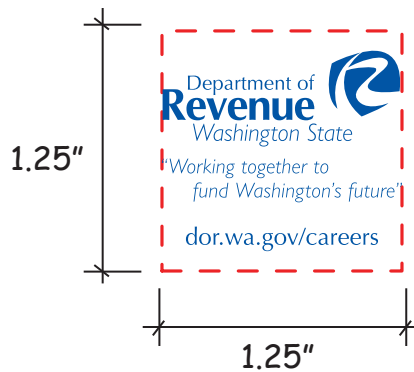

Customer Service E-mail: service@garrettspecialties.com

Order#: 133026

Product: Money Wad Stress Ball

Item #: 1364-313082

Imprint Method: Screen Print on the Top: Reflex Blue

Actual Imprint Size: 1.25"W x 1"H