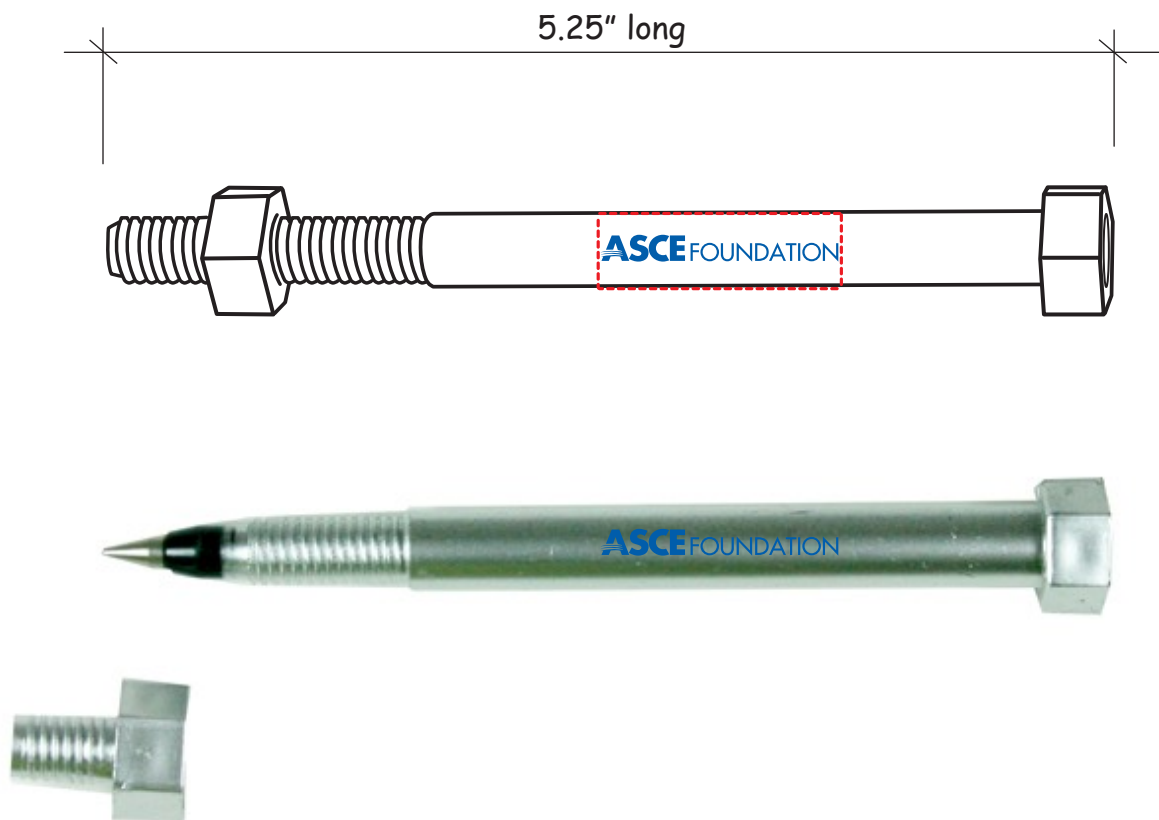

Customer Service E-mail: service@garrettspecialties.com

Order#: 132844-Q

Product: Silver Nut & Bolt Pen

Item #: 1364-308197

Imprint Method: Screen Print on the Barrel: PMS 286 Blue

Actual Imprint Size: 1.23"W x 0.14"H