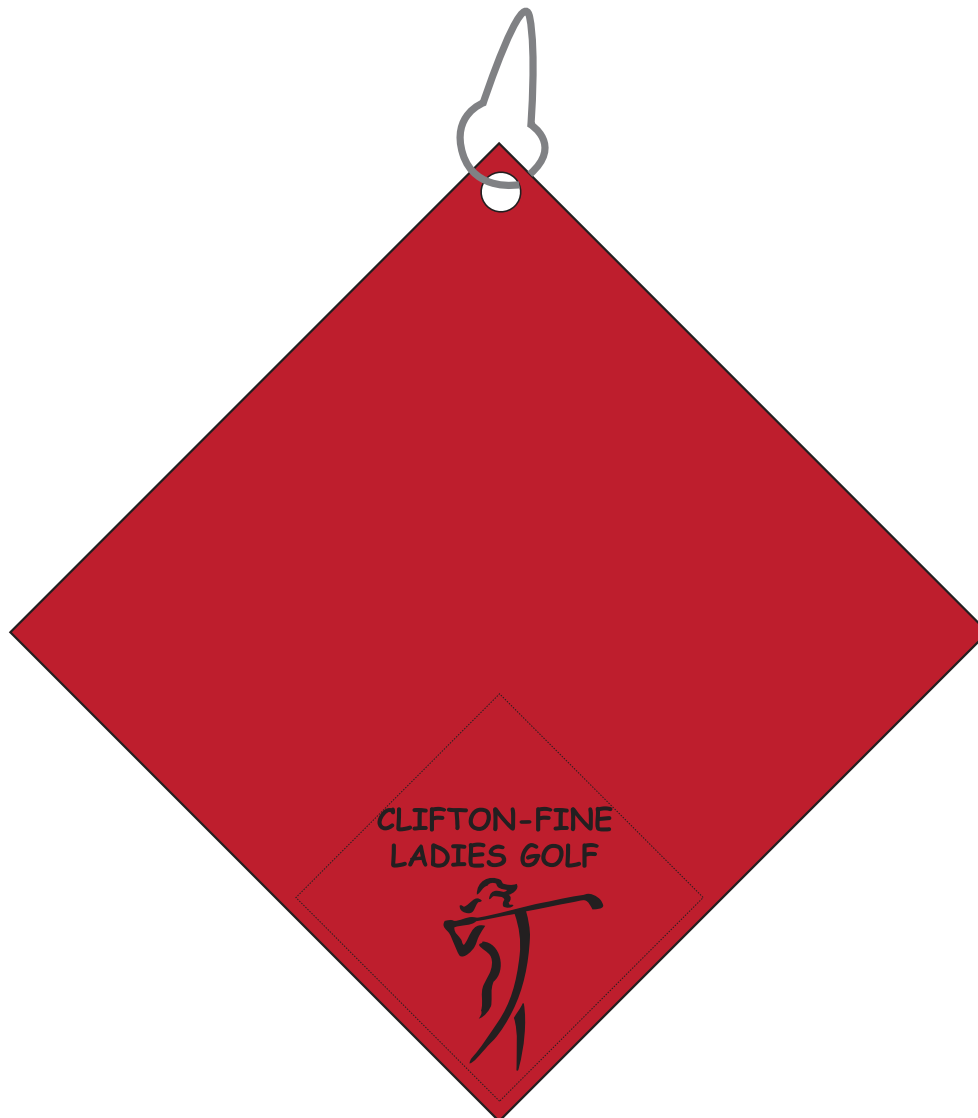

Customer Service E-mail: service@garrettspecialties.com

Order#: 132719

Product: Microfiber Golf Towel with Metal Grommet and Clip: Red

Item #: 1016-311730

Imprint Method: Screen Print on the Front of Towel/Lower Right Corner: Black

Actual Imprint Size: 4"W x 4.5"H

30% of actual size

*****IMPORTANT INFORMATION*** (PLEASE READ)**

Please proof carefully for spelling errors, omissions, and layout accuracy. It is your responsibility to correct any errors. Garrett Specialties assumes no responsibility for errors after a proof has been authorized to print. Please note changes or revisions to your proof from your original instructions may cause revision in your ship date. Delays in paper proof approval also may require a change in your schedule ship dates. Occasionally, some fax machines may distort the image. Please pay close attention to numbers.