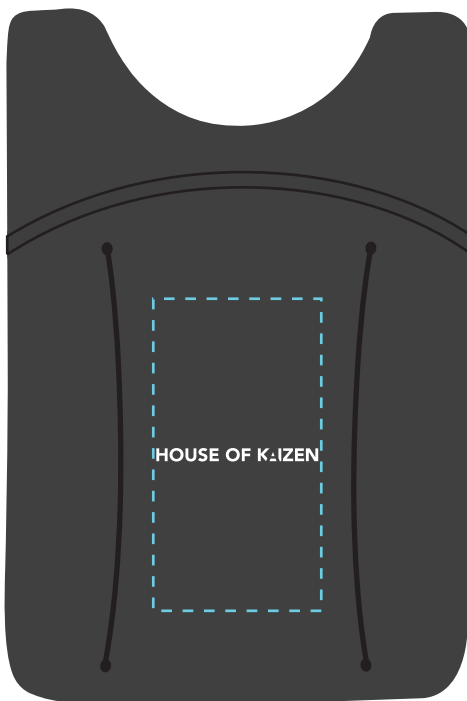

Customer Service E-mail: service@garrettspecialties.com

Order#: 132342

Product: Silicone Phone Pocket with Finger Strap: Black

Item #: 1001-314026

Imprint Method: Screen Print on the Front: White

Actual Imprint Size: 0.84"W x 0.07"H (Option 1), 0.13"W x 1.6"H (Option 2)

Option 1

Option 2

Actual Size of Imprint
Dotted Lines Represent Imprint Area.
They Do Not Print

*****IMPORTANT INFORMATION*** (PLEASE READ)**

Please proof carefully for spelling errors, omissions, and layout accuracy. It is your responsibility to correct any errors. Garrett Specialties assumes no responsibility for errors after a proof has been authorized to print. Please note changes or revisions to your proof from your original instructions may cause revision in your ship date. Delays in paper proof approval also may require a change in your schedule ship dates. Occasionally, some fax machines may distort the image. Please pay close attention to numbers.