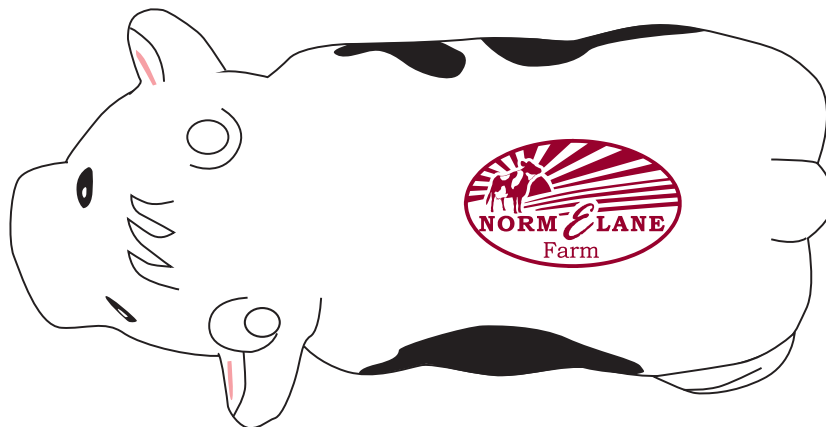

GARRETT SPECIALTIES

a promotional product company

eProof

2 Split Rock Drive Suite 11, Cherry Hill, NJ 08003

Telephone: 1-856 424-4818 or 1-800 320-1510

Fax: 1-856 424-5269

Hours of Operation: 9:00 - 5:30 pm Eastern, M - F

Customer Service E-mail: service@garrettspecialties.com

Order#: 132293

Product: Milk Cow Stress Reliever

Item #: 1008-304782

Imprint Method: Pad Print on the Back: Burgundy 202

Actual Imprint Size: 1.13"W x 0.67"H

ACTUAL SIZE

IMPORTANT INFORMATION (PLEASE READ)

Please proof carefully for spelling errors, omissions, and layout accuracy. It is your responsibility to correct any errors. Garrett Specialties assumes no responsibility for errors after a proof has been authorized to print. Please note changes or revisions to your proof from your original instructions may cause revision in your ship date. Delays in paper proof approval also may require a change in your schedule ship dates. Occasionally, some fax machines may distort the image. Please pay close attention to numbers.

It is imperative that you view your e-proof and submit your approval and/or changes promptly to maintain your anticipated delivery date.

Please keep in mind that this virtual proof is not a printed sample of your artwork on our product. The size and placement of the artwork may vary from this proof when actually printed on the product. Carefully review the attached proof for verification of copy & layout.

Due to inherent technical differences in color monitors, the imprint colors and product colors depicted in the attached proof will not resemble those in the final product. We make every effort to match requested custom colors, but cannot guarantee a 100% exact match. Imprints are applied using pad or screen inks. These inks are hand mixed as close as possible to the requested color but may vary 2 to 4 shades. For this reason an exact PMS match cannot be guaranteed.

Your order is ON HOLD until we receive an approval from you in reference to your artwork.