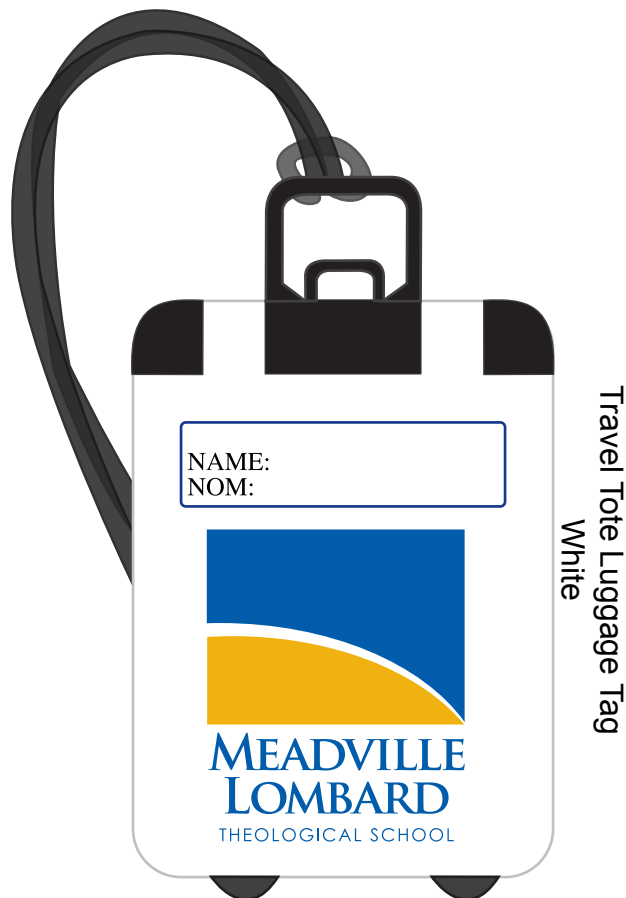

GARRETT SPECIALTIES

a promotional product company

eProof

2 Split Rock Drive Suite 11, Cherry Hill, NJ 08003

Telephone: 1-856 424-4818 or 1-800 320-1510

Fax: 1-856 424-5269

Hours of Operation: 9:00 - 5:30 pm Eastern, M - F

Customer Service E-mail: service@garrettspecialties.com

Order#: 132163

Product: Travel Tote Luggage Tag: White

Item #: 1008-304519

Imprint Method: Screen Print on the Front Side: Blue 286, Yellow Gold 124

Actual Imprint Size: 1.34"W x 1.62"H

ACTUAL SIZE

IMPORTANT INFORMATION (PLEASE READ)

Please proof carefully for spelling errors, omissions, and layout accuracy. It is your responsibility to correct any errors. Garrett Specialties assumes no responsibility for errors after a proof has been authorized to print. Please note changes or revisions to your proof from your original instructions may cause revision in your ship date. Delays in paper proof approval also may require a change in your schedule ship dates. Occasionally, some fax machines may distort the image. Please pay close attention to numbers.

It is imperative that you view your e-proof and submit your approval and/or changes promptly to maintain your anticipated delivery date.

Please keep in mind that this virtual proof is not a printed sample of your artwork on our product. The size and placement of the artwork may vary from this proof when actually printed on the product. Carefully review the attached proof for verification of copy & layout.

Due to inherent technical differences in color monitors, the imprint colors and product colors depicted in the attached proof will not resemble those in the final product. We make every effort to match requested custom colors, but cannot guarantee a 100% exact match. Imprints are applied using pad or screen inks. These inks are hand mixed as close as possible to the requested color but may vary 2 to 4 shades. For this reason an exact PMS match cannot be guaranteed.

Your order is ON HOLD until we receive an approval from you in reference to your artwork.