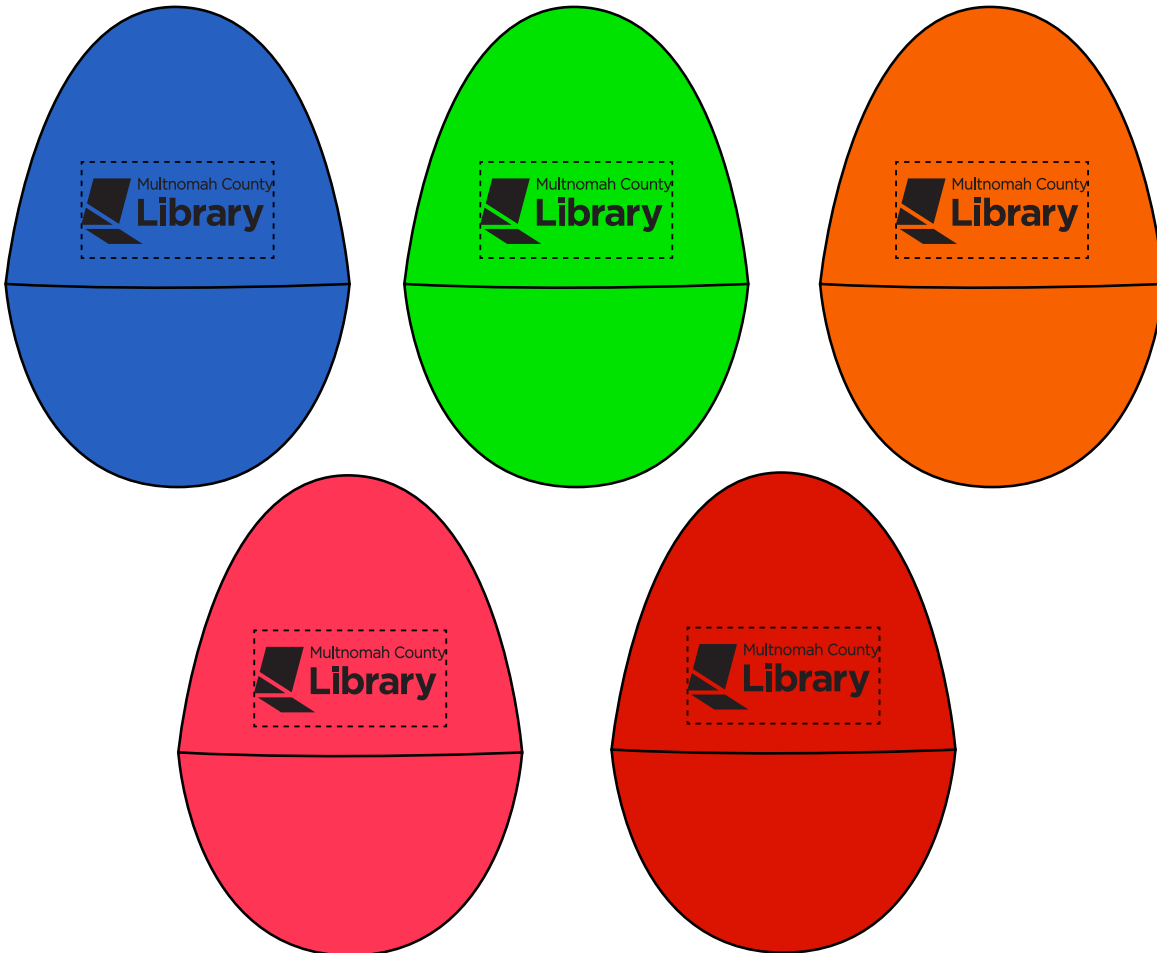

Customer Service E-mail: service@garrettspecialties.com

Order#: 132128

Product: Putty Egg: blue, Green, Orange, Red, Pink

Item #: 1064-310681

Imprint Method: Screen Print on the Top of Egg: Black

Actual Imprint Size: 1"W x 0.34"H