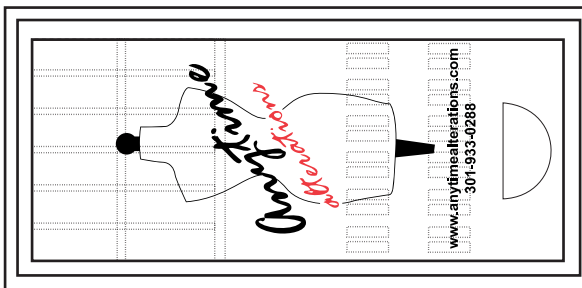

Graphic is for placement only
not to scale