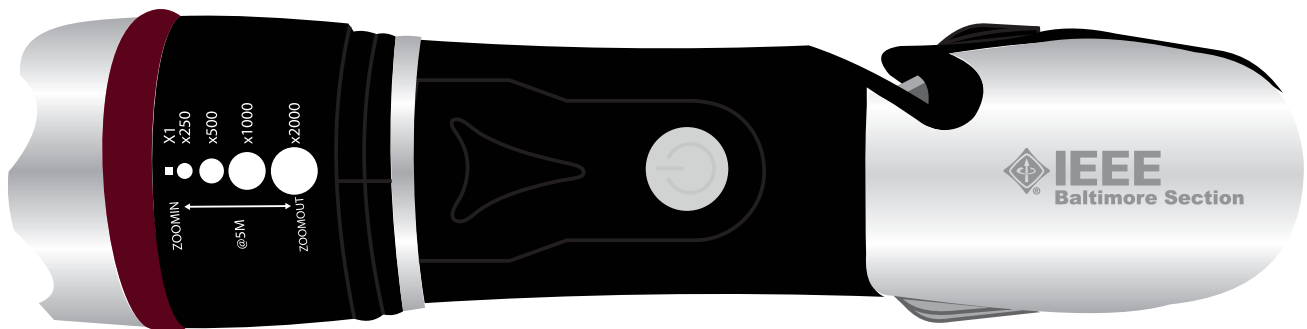

GARRETT SPECIALTIES

a promotional product company

eProof

2 Split Rock Drive Suite 11, Cherry Hill, NJ 08003

Telephone: 1-856 424-4818 or 1-800 320-1510

Fax: 1-856 424-5269

Hours of Operation: 9:00 - 5:30 pm Eastern, M - F

Customer Service E-mail: service@garrettspecialties.com

Order#: 132001

Product: Roadway Handy Multi Tool

Item #: 1008-314296

Imprint Method: Laser Engraved on the Top/Bottom

Actual Imprint Size: 1.25"W x 0.3"H

Note: "®" will fill in and print as a dot at such a small size.

ACTUAL SIZE

IMPORTANT INFORMATION (PLEASE READ)

Please proof carefully for spelling errors, omissions, and layout accuracy. It is your responsibility to correct any errors. Garrett Specialties assumes no responsibility for errors after a proof has been authorized to print. Please note changes or revisions to your proof from your original instructions may cause revision in your ship date. Delays in paper proof approval also may require a change in your schedule ship dates. Occasionally, some fax machines may distort the image. Please pay close attention to numbers.

It is imperative that you view your e-proof and submit your approval and/or changes promptly to maintain your anticipated delivery date.

Please keep in mind that this virtual proof is not a printed sample of your artwork on our product. The size and placement of the artwork may vary from this proof when actually printed on the product. Carefully review the attached proof for verification of copy & layout.

Due to inherent technical differences in color monitors, the imprint colors and product colors depicted in the attached proof will not resemble those in the final product. We make every effort to match requested custom colors, but cannot guarantee a 100% exact match. Imprints are applied using pad or screen inks. These inks are hand mixed as close as possible to the requested color but may vary 2 to 4 shades. For this reason an exact PMS match cannot be guaranteed.

Your order is ON HOLD until we receive an approval from you in reference to your artwork.