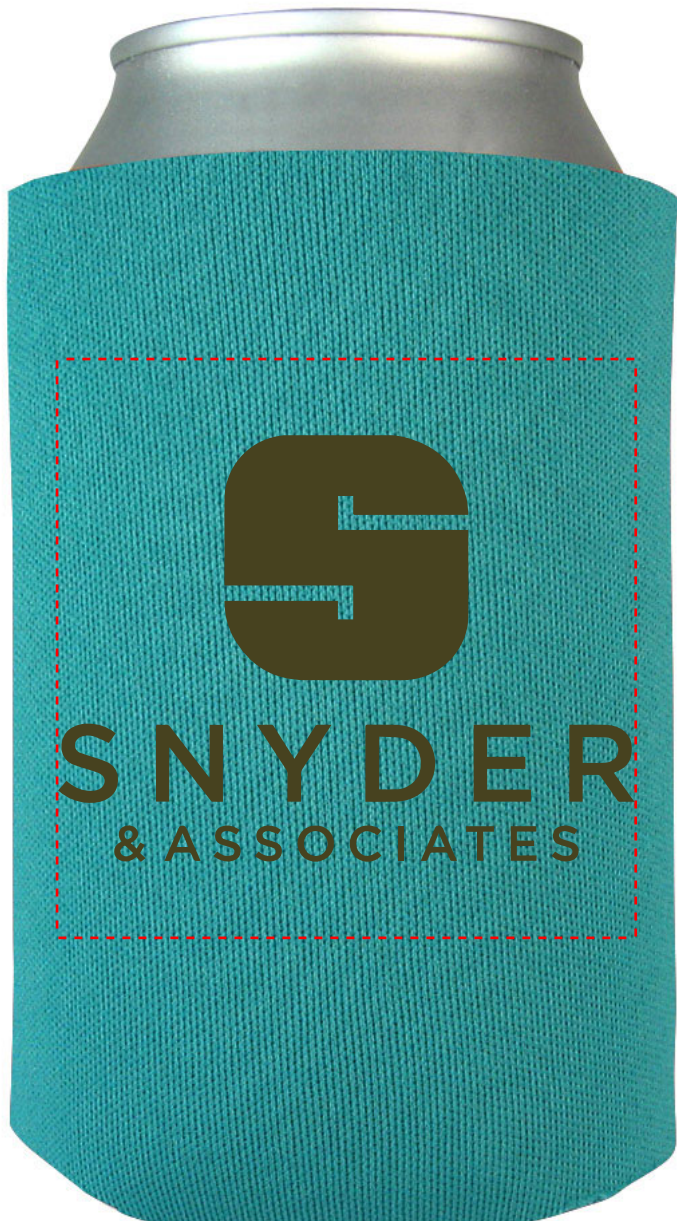

Customer Service E-mail: service@garrettspecialties.com

Order#: 131614-Q

Product: Can Cooler: Turquoise

Item #: 1064-307688

Imprint Method: Screen Print on the First & Second Side: PMS Black 2C

Actual Imprint Size: 3"W x 2.2"H (Side 1), 3"W x 0.28"H (Side 2)