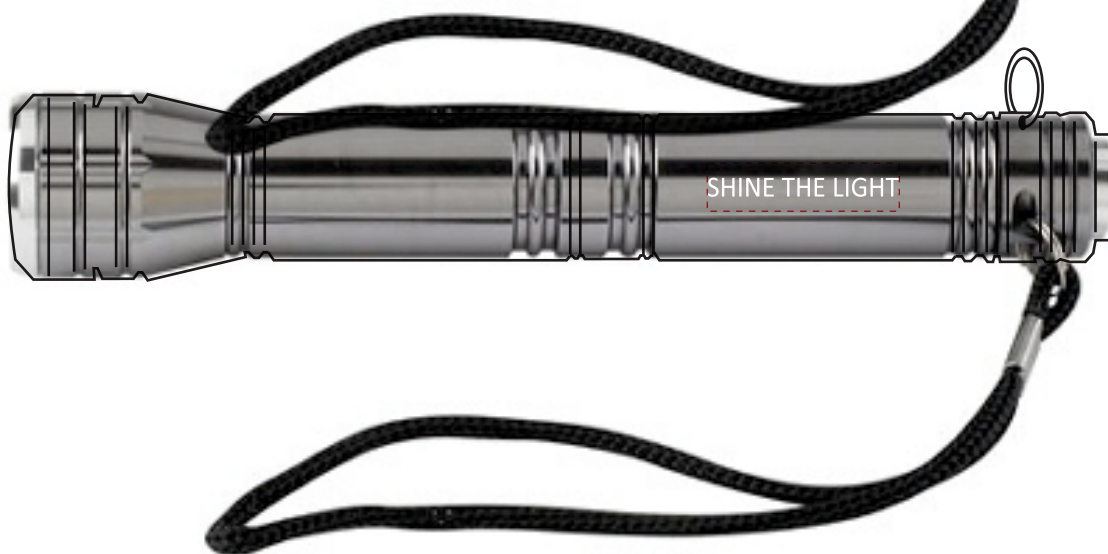

GARRETT SPECIALTIES

a promotional product company

eProof

2 Split Rock Drive Suite 11, Cherry Hill, NJ 08003

Telephone: 1-856 424-4818 or 1-800 320-1510

Fax: 1-856 424-5269

Hours of Operation: 9:00 - 5:30 pm Eastern, M - F

Customer Service E-mail: service@garrettspecialties.com

Order#: 131492

Product: Luminoso - Large Flashlight

Item #: 1205-311411

Imprint Method: Laser Engraved on the Barrel

Actual Imprint Size: 0.25"W x 0.25"H (Side 1), 1"W x 0.1"H (Side 2)

NOTE: The color of your laser engraved artwork will depend on the nature of the item and it's material.

Side 1

Side 2

IMPORTANT INFORMATION (PLEASE READ)

Please proof carefully for spelling errors, omissions, and layout accuracy. It is your responsibility to correct any errors. Garrett Specialties assumes no responsibility for errors after a proof has been authorized to print. Please note changes or revisions to your proof from your original instructions may cause revision in your ship date. Delays in paper proof approval also may require a change in your schedule ship dates. Occasionally, some fax machines may distort the image. Please pay close attention to numbers.

It is imperative that you view your e-proof and submit your approval and/or changes promptly to maintain your anticipated delivery date.

Please keep in mind that this virtual proof is not a printed sample of your artwork on our product. The size and placement of the artwork may vary from this proof when actually printed on the product. Carefully review the attached proof for verification of copy & layout.