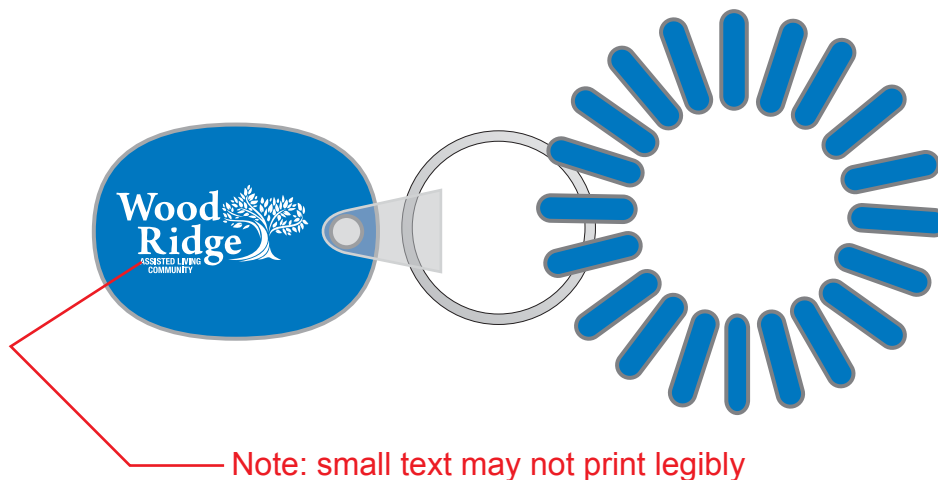

Customer Service E-mail: service@garrettspecialties.com

Order#: 131373

Product: Spiral Wrist Coil Tag: Blue

Item #: 1268-106396

Imprint Method: Pad Print on the Tag: White

Actual Imprint Size: 1"W x 0.46"H