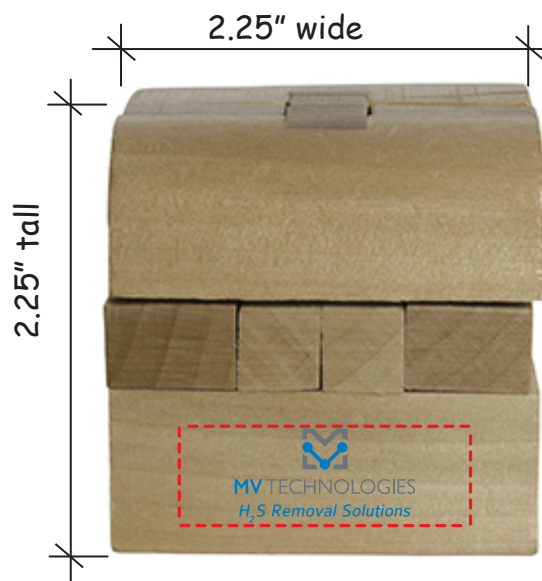

Customer Service E-mail: service@garrettspecialties.com

Order#: 131332

Product: Wooden Rhombus Puzzle

Item #: 1364-308111

Imprint Method: Screen Print: PMS 285, PMS 431

Actual Imprint Size: 1"W x 0.5"H

**NOTE: ARTWORK SHOWN IN BLUE PMS 285 AND GRAY PMS 431.
THESE ARE THE CLOSEST MATCHING I COULD FIND TO THE COLORS IN YOUR LOGO**