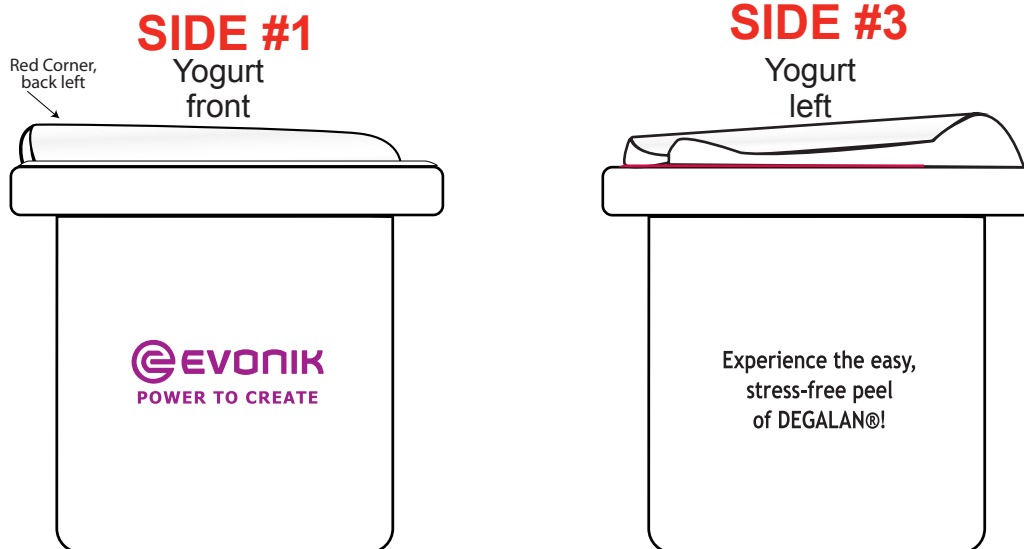

GARRETT SPECIALTIES

a promotional product company

eProof

2 Split Rock Drive Suite 11, Cherry Hill, NJ 08003

Telephone: 1-856 424-4818 or 1-800 320-1510

Fax: 1-856 424-5269

Hours of Operation: 9:00 - 5:30 pm Eastern, M - F

Customer Service E-mail: service@garrettspecialties.com

Order#: 131301

Product: Yogurt Container Stress Reliever

Item #: 1008-310587

Imprint Method: Screen Print on the Side 1: PMS 248, Side 3: Black

Actual Imprint Size: 1"W x 0.33"H (Side 1), 1"W x 0.4"H (Side 3)

DISCLAIMER: PLEASE ADVISE IF THE IMPRINT LOCATION(S) ARE CORRECT BEFORE APPROVING THE ORDER.

ACTUAL SIZE

PLEASE NOTE· LOGO(S) ARE SHOWN AT MAX IMPRINT

IMPORTANT INFORMATION (PLEASE READ)

Please proof carefully for spelling errors, omissions, and layout accuracy. It is your responsibility to correct any errors. Garrett Specialties assumes no responsibility for errors after a proof has been authorized to print. Please note changes or revisions to your proof from your original instructions may cause revision in your ship date. Delays in paper proof approval also may require a change in your schedule ship dates. Occasionally, some fax machines may distort the image. Please pay close attention to numbers.

It is imperative that you view your e-proof and submit your approval and/or changes promptly to maintain your anticipated delivery date.

Please keep in mind that this virtual proof is not a printed sample of your artwork on our product. The size and placement of the artwork may vary from this proof when actually printed on the product. Carefully review the attached proof for verification of copy & layout.

Due to inherent technical differences in color monitors, the imprint colors and product colors depicted in the attached proof will not resemble those in the final product. We make every effort to match requested custom colors, but cannot guarantee a 100% exact match. Imprints are applied using pad or screen inks. These inks are hand mixed as close as possible to the requested color but may vary 2 to 4 shades. For this reason an exact PMS match cannot be guaranteed.

Your order is ON HOLD until we receive an approval from you in reference to your artwork.