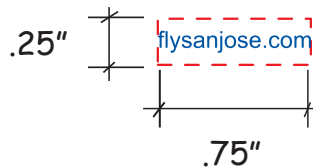

printable area