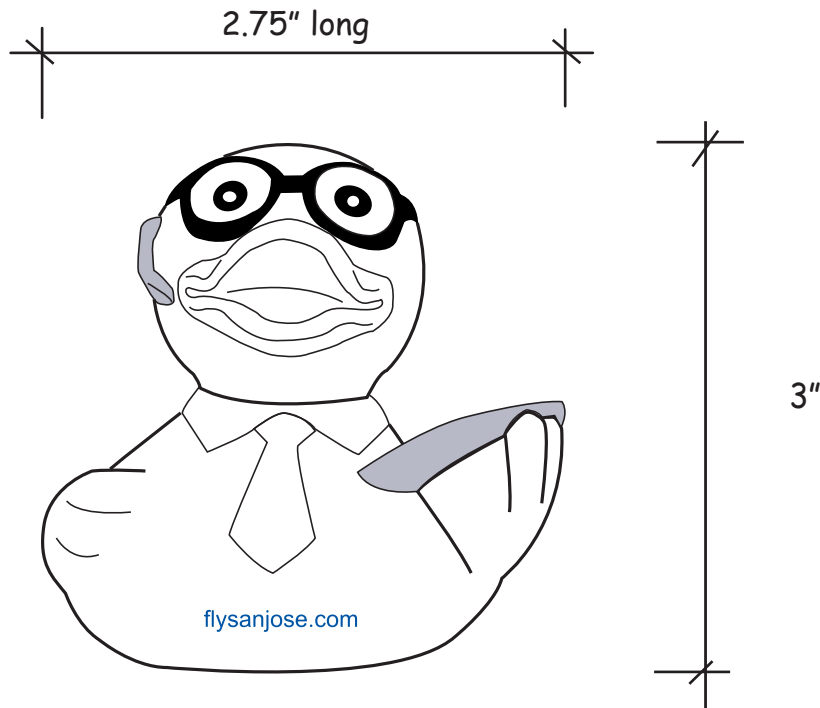

GARRETT SPECIALTIES

a promotional product company

eProof

2 Split Rock Drive Suite 11, Cherry Hill, NJ 08003

Telephone: 1-856 424-4818 or 1-800 320-1510

Fax: 1-856 424-5269

Hours of Operation: 9:00 - 5:30 pm Eastern, M - F

Customer Service E-mail: service@garrettspecialties.com

Order#: 131241

Product: Techie Rubber Duck

Item #: 1364-311263

Imprint Method: Screen Print on the Front - Reflex Blue

flysanjose.com

Enlarged for Clarity

printable area

IMPORTANT INFORMATION (PLEASE READ)

Please proof carefully for spelling errors, omissions, and layout accuracy. It is your responsibility to correct any errors. Garrett Specialties assumes no responsibility for errors after a proof has been authorized to print. Please note changes or revisions to your proof from your original instructions may cause revision in your ship date. Delays in paper proof approval also may require a change in your schedule ship dates. Occasionally, some fax machines may distort the image. Please pay close attention to numbers.

It is imperative that you view your e-proof and submit your approval and/or changes promptly to maintain your anticipated delivery date.

Please keep in mind that this virtual proof is not a printed sample of your artwork on our product. The size and placement of the artwork may vary from this proof when actually printed on the product. Carefully review the attached proof for verification of copy & layout.

Due to inherent technical differences in color monitors, the imprint colors and product colors depicted in the attached proof will not resemble those in the final product. We make every effort to match requested custom colors, but cannot guarantee a 100% exact match. Imprints are applied using pad or screen inks. These inks are hand mixed as close as possible to the requested color but may vary 2 to 4 shades. For this reason an exact PMS match cannot be guaranteed.

Your order is ON HOLD until we receive an approval from you in reference to your artwork.