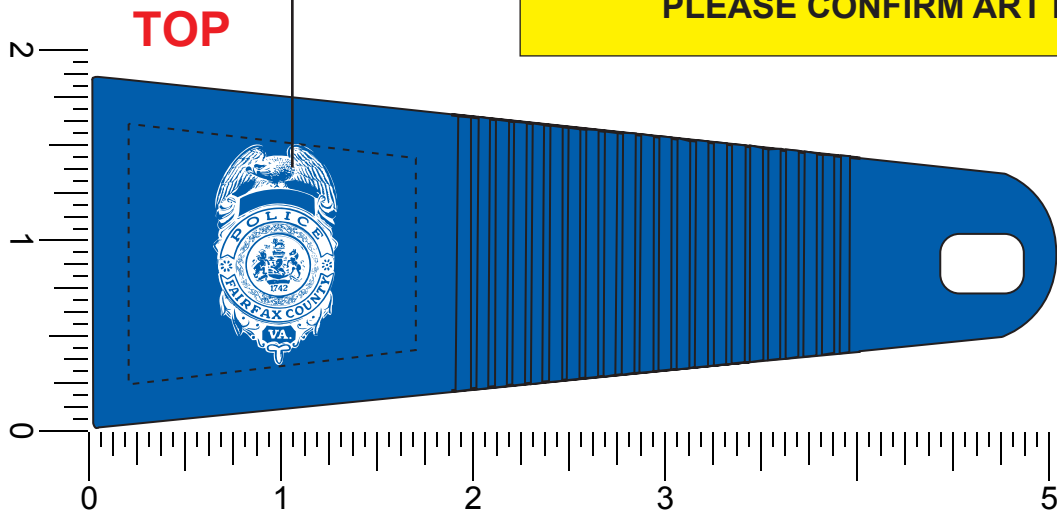

2 Split Rock Drive Suite 11, Cherry Hill, NJ 08003
Telephone: 1-856 424-4818 or 1-800 320-1510
Fax: 1-856 424-5269
Hours of Operation: 9:00 - 5:30 pm Eastern, M - F
Customer Service E-mail: service@garrettspecialties.com

Order#: 131045

Product: Heavy Duty Polar Ice Scraper: Clear/Royal Blue

Item #: 1116-303155

Imprint Method: Screen Print on the Grip Side and Handle: White

Actual Imprint Size: 0.65"W x 1.14"H (Top), 3.6"W x 0.36"H (Bottom)

ART NOTES:

REQUESTED PROOF
SMALL DETAILS & TEXT IN BADGE LOGO WILL
FILL IN & NOT PRINT LEGIBLE
PLEASE CONFIRM ART LAYOUT.

IMPORTANT INFORMATION (PLEASE READ)

Please proof carefully for spelling errors, omissions, and layout accuracy. It is your responsibility to correct any errors. Garrett Specialties assumes no responsibility for errors after a proof has been authorized to print. Please note changes or revisions to your proof from your original instructions may cause revision in your ship date. Delays in paper proof approval also may require a change in your schedule ship dates. Occasionally, some fax machines may distort the image. Please pay close attention to numbers.

It is imperative that you view your e-proof and submit your approval and/or changes promptly to maintain your anticipated delivery date.

Please keep in mind that this virtual proof is not a printed sample of your artwork on our product. The size and placement of the artwork may vary from this proof when actually printed on the product. Carefully review the attached proof for verification of copy & layout.

Due to inherent technical differences in color monitors, the imprint colors and product colors depicted in the attached proof will not resemble those in the final product. We make every effort to match requested custom colors, but cannot guarantee a 100% exact match. Imprints are applied using pad or screen inks. These inks are hand mixed as close as possible to the requested color but may vary 2 to 4 shades. For this reason an exact PMS match cannot be guaranteed.

Your order is ON HOLD until we receive an approval from you in reference to your artwork.