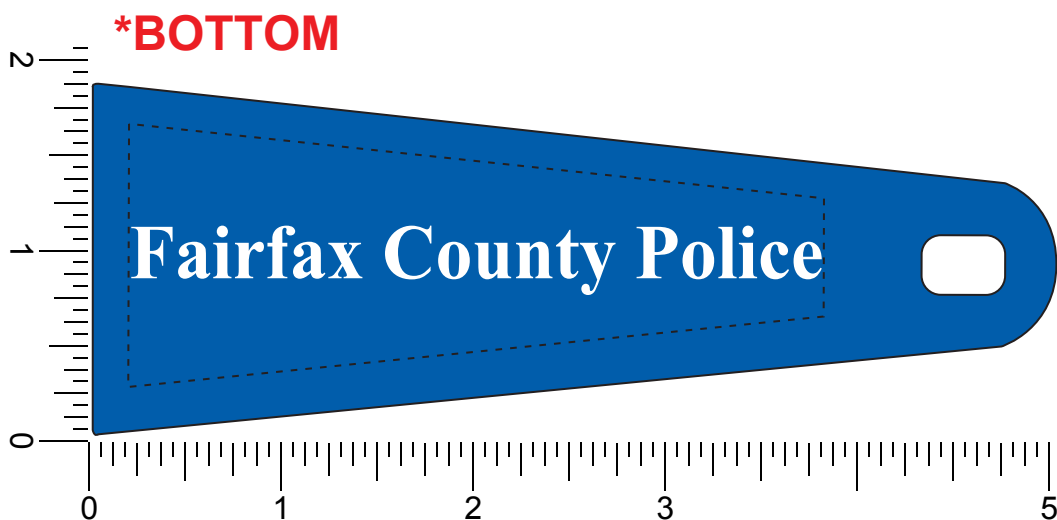

2 Split Rock Drive Suite 11, Cherry Hill, NJ 08003
Telephone: 1-856 424-4818 or 1-800 320-1510
Fax: 1-856 424-5269
Hours of Operation: 9:00 - 5:30 pm Eastern, M - F
Customer Service E-mail: service@garrettspecialties.com

Order#: 131045

Product: Heavy Duty Polar Ice Scraper: Clear/Royal Blue

Item #: 1116-303155

Imprint Method: Screen Print on the Grip Side and Handle: White

Actual Imprint Size: 0.65"W x 1.14"H (Top), 3.6"W x 0.36"H (Bottom)

ART NOTES:

REQUESTED PROOF
SMALL DETAILS & TEXT IN BADGE LOGO WILL
FILL IN & NOT PRINT LEGIBLE
PLEASE CONFIRM ART LAYOUT.

IMPORTANT INFORMATION (PLEASE READ)

Please proof carefully for spelling errors, omissions, and layout accuracy. It is your responsibility to correct any errors. Garrett Specialties assumes no responsibility for errors after a proof has been authorized to print. Please note changes or revisions to your proof from your original instructions may cause revision in your ship date. Delays in paper proof approval also may require a change in your schedule ship dates. Occasionally, some fax machines may distort the image. Please pay close attention to numbers.

It is imperative that you view your e-proof and submit your approval and/or changes promptly to maintain your anticipated delivery date.

Please keep in mind that this virtual proof is not a printed sample of your artwork on our product. The size and placement of the artwork may vary from this proof when actually printed on the product. Carefully review the attached proof for verification of copy & layout.

Due to inherent technical differences in color monitors, the imprint colors and product colors depicted in the attached proof will not resemble those in the final product. We make every effort to match requested custom colors, but cannot guarantee a 100% exact match. Imprints are applied using pad or screen inks. These inks are hand mixed as close as possible to the requested color but may vary 2 to 4 shades. For this reason an exact PMS match cannot be guaranteed.

Your order is ON HOLD until we receive an approval from you in reference to your artwork.