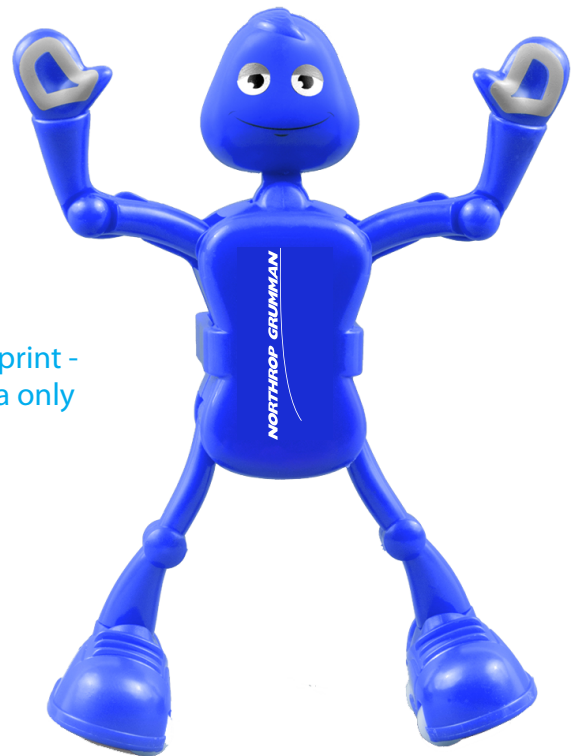

Customer Service E-mail: service@garrettspecialties.com

Order#: 131039

Product: Acro Bot: Blue

Item #: 1275-312801

Imprint Method: Pad Print on the Torso: White

Actual Imprint Size: 0.17"W x 1"H

*Blue Line does not print -
to show imprint area only