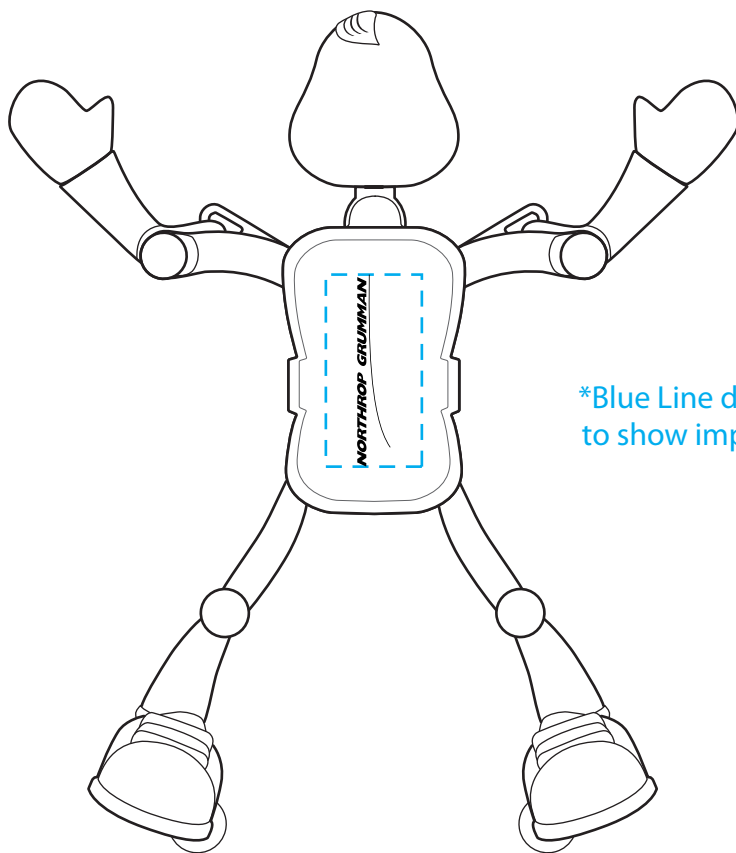

Customer Service E-mail: service@garrettspecialties.com

Order#: 131039

Product: Acro Bot: Blue

Item #: 1275-312801

Imprint Method: Pad Print on the Torso: White

Actual Imprint Size: 0.17"W x 1"H

*Blue Line does not print -
to show imprint area only