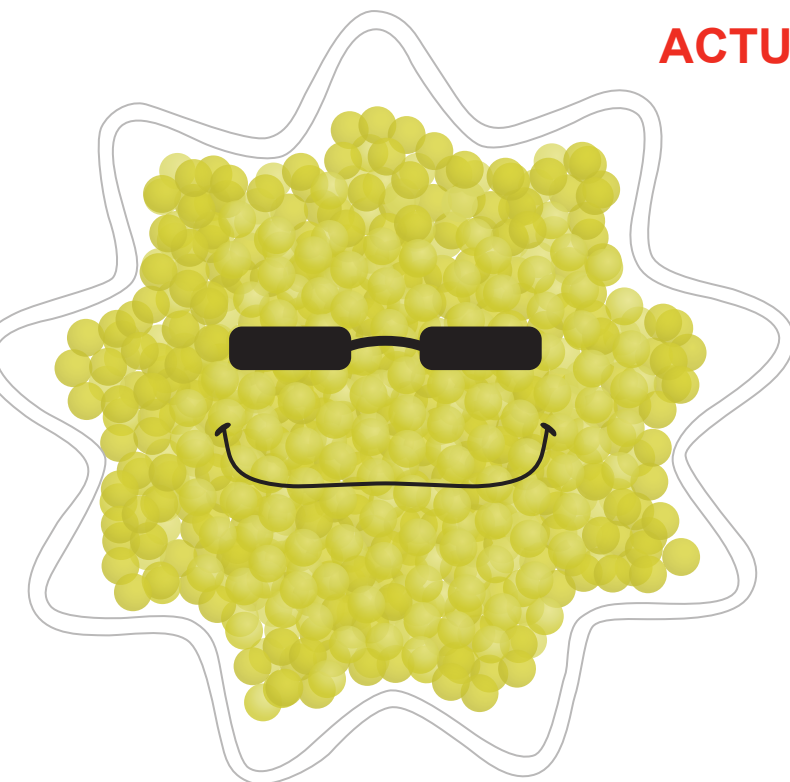

GARRETT SPECIALTIES

a promotional product company

eProof

2 Split Rock Drive Suite 11, Cherry Hill, NJ 08003

Telephone: 1-856 424-4818 or 1-800 320-1510

Fax: 1-856 424-5269

Hours of Operation: 9:00 - 5:30 pm Eastern, M - F

Customer Service E-mail: service@garrettspecialties.com

Order#: 131019

Product: Cool Sun Hot/Cold Pack

Item #: 1008-312161

Imprint Method: Screen Print on the Front: Black

Actual Imprint Size: 1.5"W x 1.1"H

(Front)

ACTUAL SIZE

(Back)