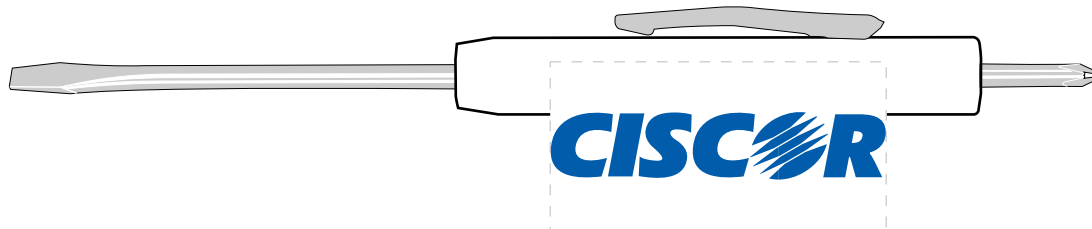

Customer Service E-mail: service@garrettspecialties.com

Order#: 130974

Product: Zippy Screwdriver Flat Blade/ Phillips Blade - White

Item #: 1215-104434

Imprint Method: Screen Print on the Handle - Dark Blue 286

Actual size

7/8" x 1 3/4"

Dotted line represents imprint area

*****IMPORTANT INFORMATION*** (PLEASE READ)**

Please proof carefully for spelling errors, omissions, and layout accuracy. It is your responsibility to correct any errors. Garrett Specialties assumes no responsibility for errors after a proof has been authorized to print. Please note changes or revisions to your proof from your original instructions may cause revision in your ship date. Delays in paper proof approval also may require a change in your schedule ship dates. Occasionally, some fax machines may distort the image. Please pay close attention to numbers.