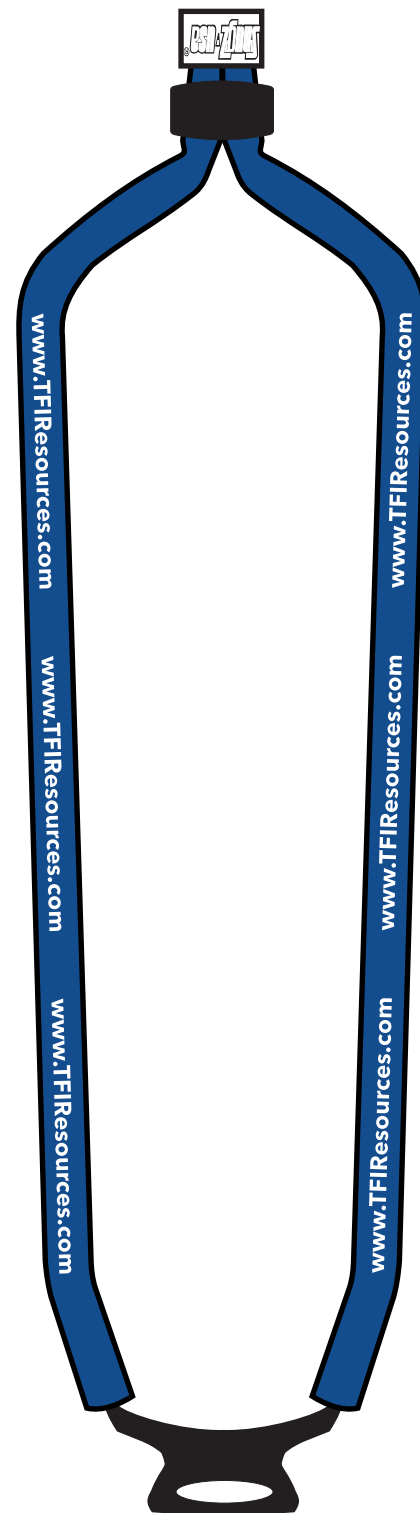

**Order#:** 130949

**Product:** 1/2" Double-Thick Cotton Trade Show Lanyard with Plastic Option : Royal

**Item #:** 1250-301701

**Imprint Method:** Screen Print on the Front Side (Left and Right Panel): White

**Actual Imprint Size:** 10"W x 0.18"H

**\*\*\*IMPORTANT INFORMATION\*\*\* (PLEASE READ)**

Please proof carefully for spelling errors, omissions, and layout accuracy. It is your responsibility to correct any errors. Garrett Specialties assumes no responsibility for errors after a proof has been authorized to print. Please note changes or revisions to your proof from your original instructions may cause revision in your ship date. Delays in paper proof approval also may require a change in your schedule ship dates. Occasionally, some fax machines may distort the image. Please pay close attention to numbers.

It is imperative that you view your e-proof and submit your approval and/or changes promptly to maintain your anticipated delivery date.

Please keep in mind that this virtual proof is not a printed sample of your artwork on our product. The size and placement of the artwork may vary from this proof when actually printed on the product. Carefully review the attached proof for verification of copy & layout.