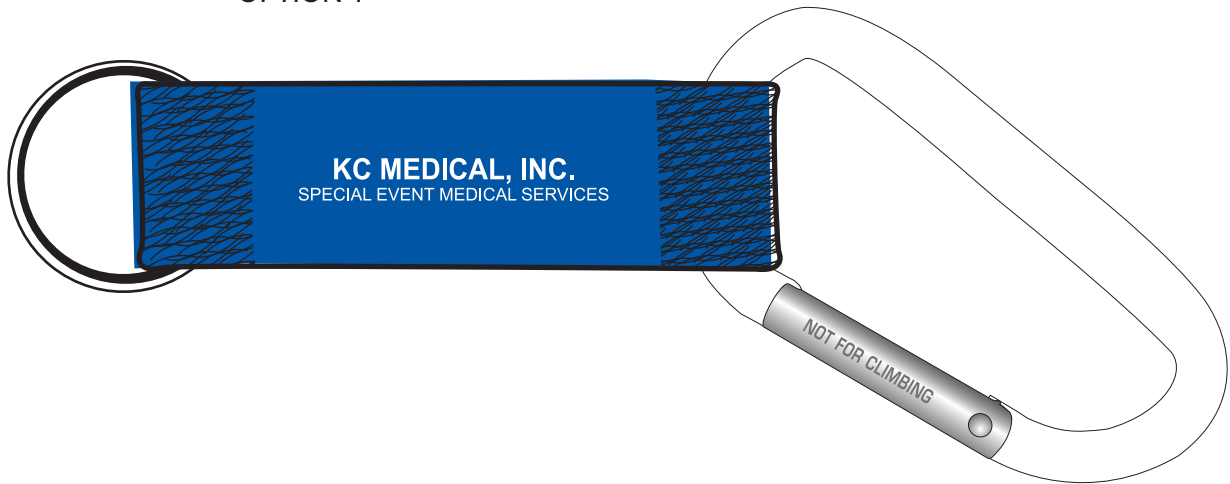

GARRETT SPECIALTIES

a promotional product company

eProof

2 Split Rock Drive Suite 11, Cherry Hill, NJ 08003

Telephone: 1-856 424-4818 or 1-800 320-1510

Fax: 1-856 424-5269

Hours of Operation: 9:00 - 5:30 pm Eastern, M - F

Customer Service E-mail: service@garrettspecialties.com

Order#: 130938

Product: Carabiner Key Ring: Blue

Item #: 1206-102762

Imprint Method: Screen Print on the Strap: White

Actual Imprint Size: 1.6"W x 0.22"H (Option 1), 1.6"W x 0.48"H (Option 2)

actual size

OPTION 1