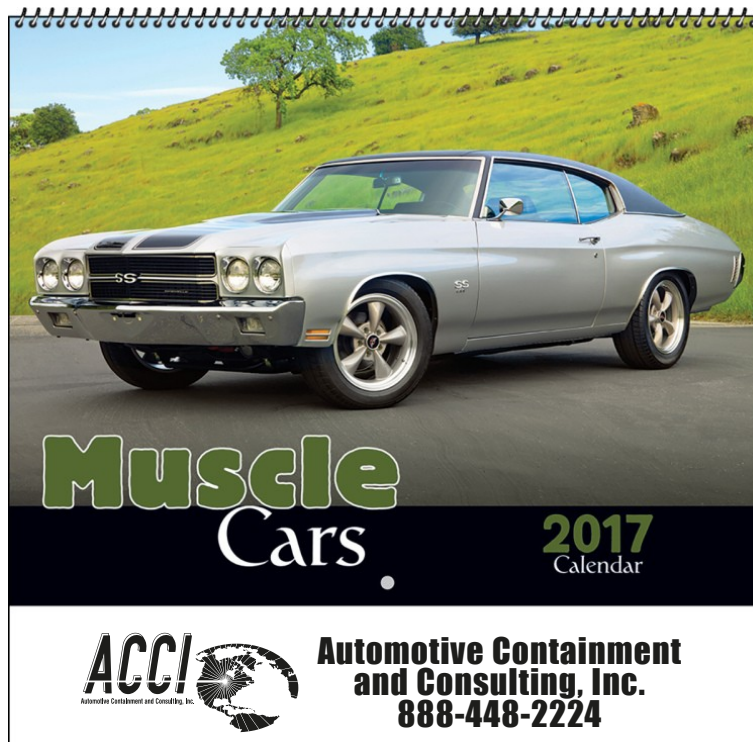

Image Not To Size
For Reference Only

IMPORTANT INFORMATION (PLEASE READ)

Please proof carefully for spelling errors, omissions, and layout accuracy. It is your responsibility to correct any errors. Garrett Specialties assumes no responsibility for errors after a proof has been authorized to print. Please note changes or revisions to your proof from your original instructions may cause revision in your ship date. Delays in paper proof approval also may require a change in your schedule ship dates. Occasionally, some fax machines may distort the image. Please pay close attention to numbers.

It is imperative that you view your e-proof and submit your approval and/or changes promptly to maintain your anticipated delivery date.

Please keep in mind that this virtual proof is not a printed sample of your artwork on our product. The size and placement of the artwork may vary from this proof when actually printed on the product. Carefully review the attached proof for verification of copy & layout.

Due to inherent technical differences in color monitors, the imprint colors and product colors depicted in the attached proof will not resemble those in the final product. We make every effort to match requested custom colors, but cannot guarantee a 100% exact match. Imprints are applied using pad or screen inks. These inks are hand mixed as close as possible to the requested color but may vary 2 to 4 shades. For this reason an exact PMS match cannot be guaranteed.

Your order is ON HOLD until we receive an approval from you in reference to your artwork.