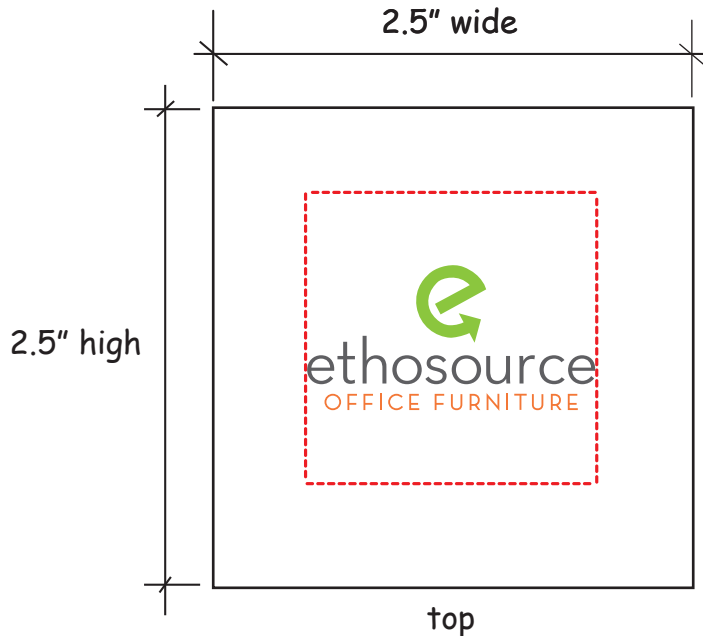

Customer Service E-mail: service@garrettspecialties.com

Order#: 130517

Product: Wooden Sliding Cube Puzzle

Item #: 1364-308110

Imprint Method: Screen Print on the Top: PMS 376, PMS 425, PMS 172

Actual Imprint Size: 1.5"W x 0.75"H