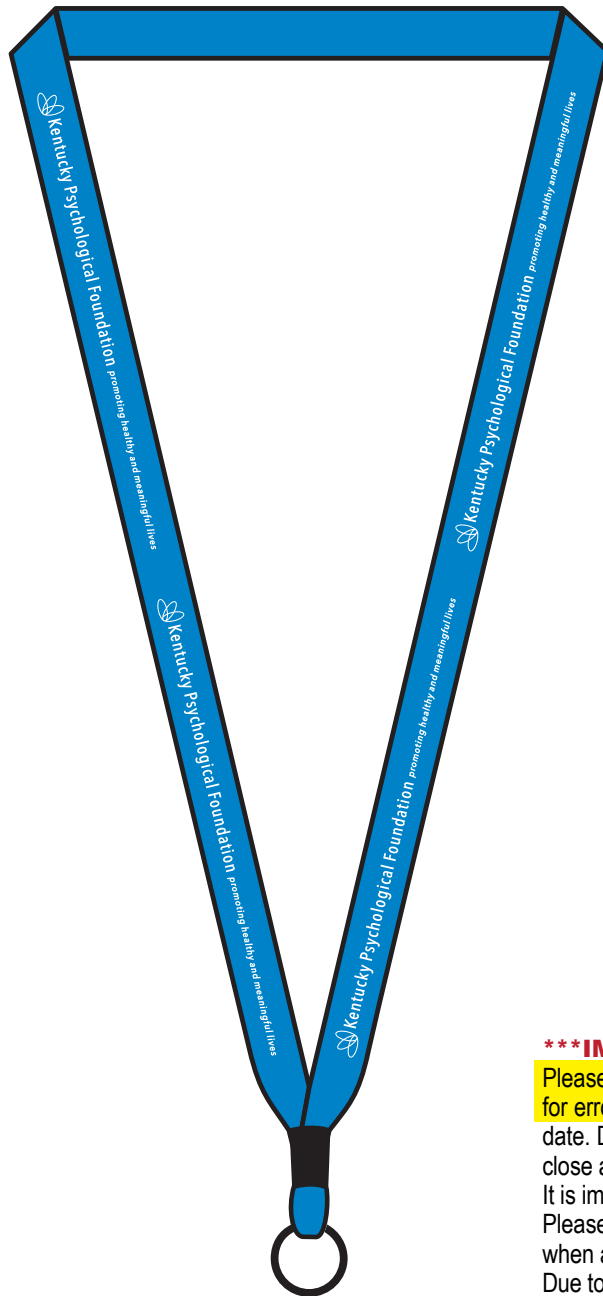

**Order#:** 130421

**Product:** Economy Polyester Lanyard with Metal Crimp & Split-RingItem #: Electric Blue

**Item #:** 1250-301685

**Imprint Method:** Screen Print on the Front Side (Left and Right Panel): White

**Actual Imprint Size:** 12"W x 0.3"H

 **Kentucky Psychological Foundation** *promoting healthy and meaningful lives*

 **Kentucky Psychological Foundation** *promoting healthy and meaningful lives*

**\*\*\*IMPORTANT INFORMATION\*\*\* (PLEASE READ)**