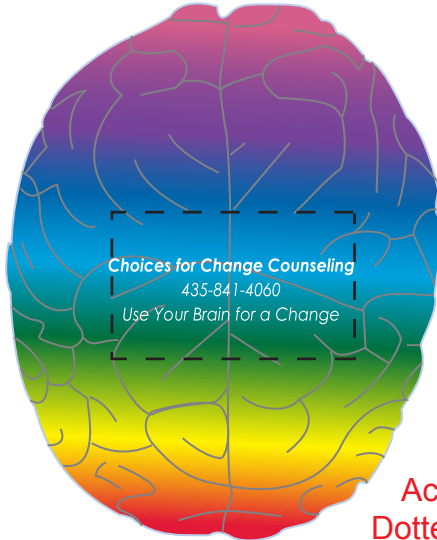

Order#: 130381

Product: Rainbow Brain Stress Reliever

Item #: 1008-304936

Imprint Method: Pad Print on the Top - White

Actual Imprint Size: 1.27"W x 0.35"H (OPTION 1), 1"W X 0.75"H (OPTION 2)

PLEASE ADVISE WHICH OPTION YOU ARE APPROVING

Option 1

The text will be legible
but may be a little hard to read

Option 2

The layout was altered
in order to enlarge the text

Actual Size of Imprint
Dotted Lines Do Not Print

IMPORTANT INFORMATION (PLEASE READ)