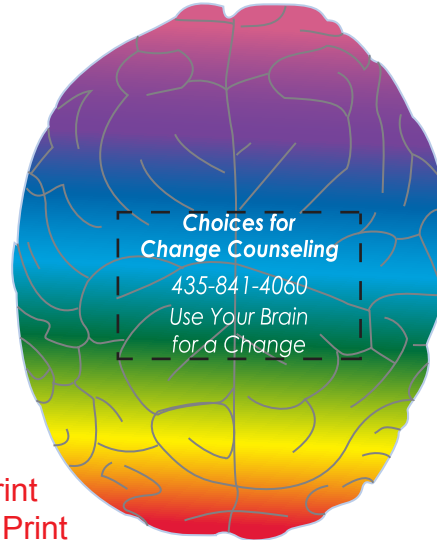

Order#: 130381

Product: Rainbow Brain Stress Reliever

Item #: 1008-304936

Imprint Method: Pad Print on the Top - White

Actual Imprint Size: 1.27"W x 0.35"H (OPTION 1), 1"W X 0.75"H (OPTION 2)

PLEASE ADVISE WHICH OPTION YOU ARE APPROVING

Option 1

The text will be legible
but may be a little hard to read

Option 2

The layout was altered
in order to enlarge the text

Actual Size of Imprint
Dotted Lines Do Not Print

IMPORTANT INFORMATION (PLEASE READ)