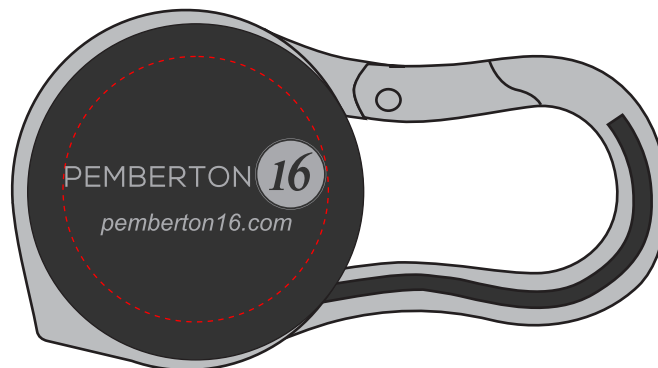

CAREFULLY REVIEW THE ARTWORK ATTACHED.

Order#: 130380

Product: Silver Carabiner Tape Measure - 6 FT - Smoke

Item #: 1056-307514

Imprint Method: Screen Print on the Side - Metallic Silver

Actual Imprint Size: 1.35"W x 0.5"H