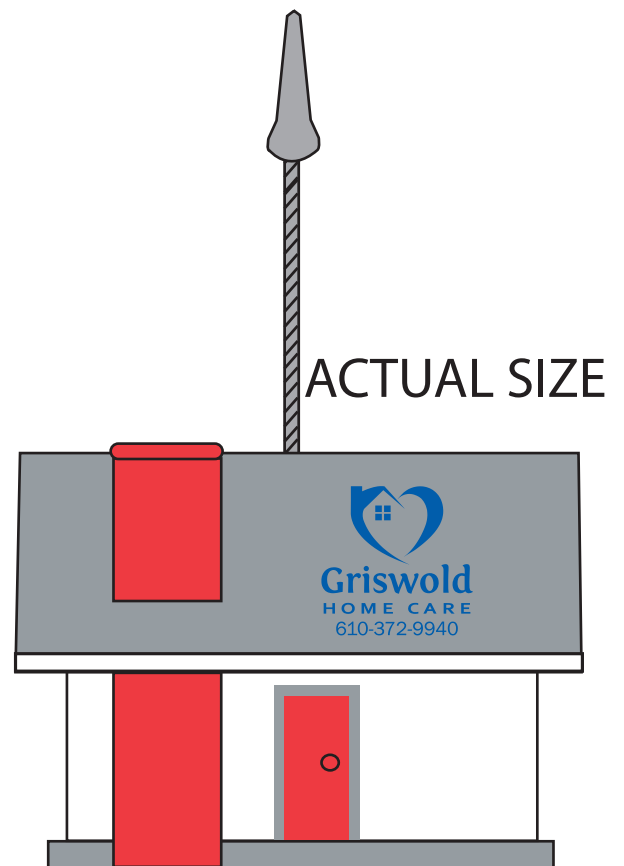

OPTION 2

House Memo Holder
(roof side with chimney)

IMPORTANT INFORMATION (PLEASE READ)

Please proof carefully for spelling errors, omissions, and layout accuracy. It is your responsibility to correct any errors. Garrett Specialties assumes no responsibility for errors after a proof has been authorized to print. Please note changes or revisions to your proof from your original instructions may cause revision in your ship date. Delays in paper proof approval also may require a change in your schedule ship dates. Occasionally, some fax machines may distort the image. Please pay close attention to numbers.

It is imperative that you view your e-proof and submit your approval and/or changes promptly to maintain your anticipated delivery date.

Please keep in mind that this virtual proof is not a printed sample of your artwork on our product. The size and placement of the artwork may vary from this proof when actually printed on the product. Carefully review the attached proof for verification of copy & layout.

Due to inherent technical differences in color monitors, the imprint colors and product colors depicted in the attached proof will not resemble those in the final product. We make every effort to match requested custom colors, but cannot guarantee a 100% exact match. Imprints are applied using pad or screen inks. These inks are hand mixed as close as possible to the requested color but may vary 2 to 4 shades. For this reason an exact PMS match cannot be guaranteed.

Your order is ON HOLD until we receive an approval from you in reference to your artwork.