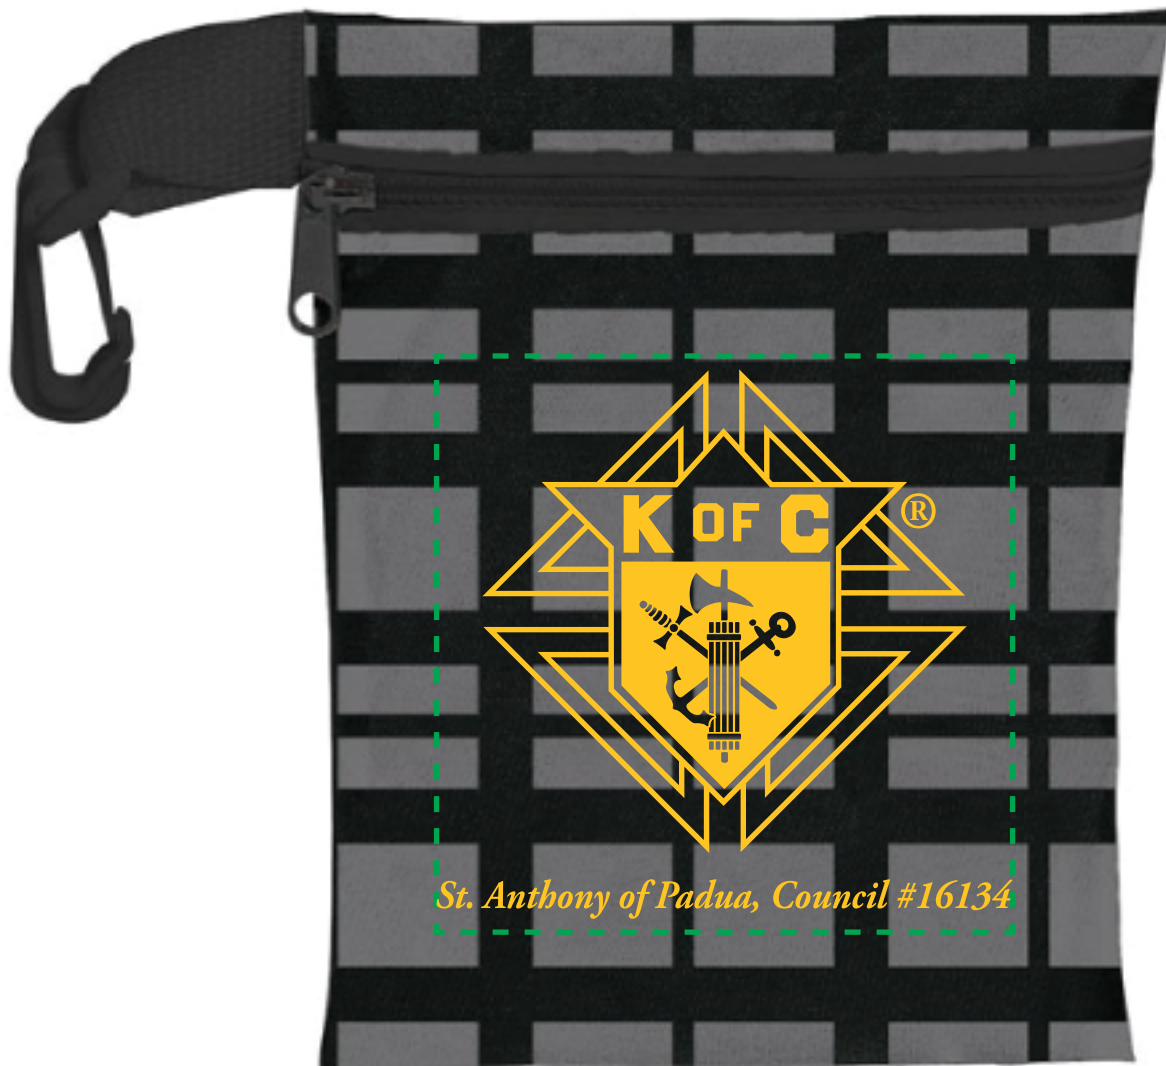

Customer Service E-mail: service@garrettspecialties.com

Order#: 130174

Product: Printed Golfer's Pal Kit with Basic Golf Tools

Item #: 1039-312781

Imprint Method: Screen Print on the Front - Athletic Gold 123

Actual Imprint Size: 3.75"W x 3.57"H

*****IMPORTANT INFORMATION*** (PLEASE READ)**

Please proof carefully for spelling errors, omissions, and layout accuracy. It is your responsibility to correct any errors. Garrett Specialties assumes no responsibility for errors after a proof has been authorized to print. Please note changes or revisions to your proof from your original instructions may cause revision in your ship date. Delays in paper proof approval also may require a change in your schedule ship dates. Occasionally, some fax machines may distort the image. Please pay close attention to numbers.