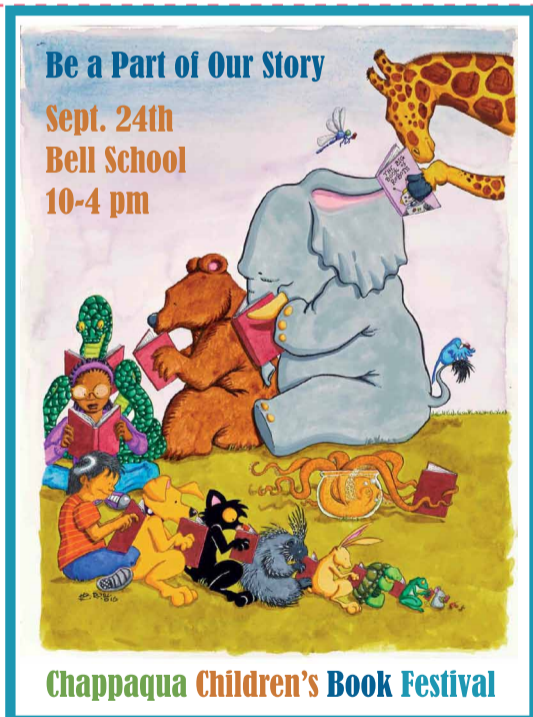

**Imprint size:** 5.567"w x 7.5"h\_Front  
7.685"w x 7.5"h\_Back

Imprint color(s):

 FullColor

 Black

Front

50% Actual Size

Back

**\*\*\*IMPORTANT INFORMATION\*\*\* (PLEASE READ)**