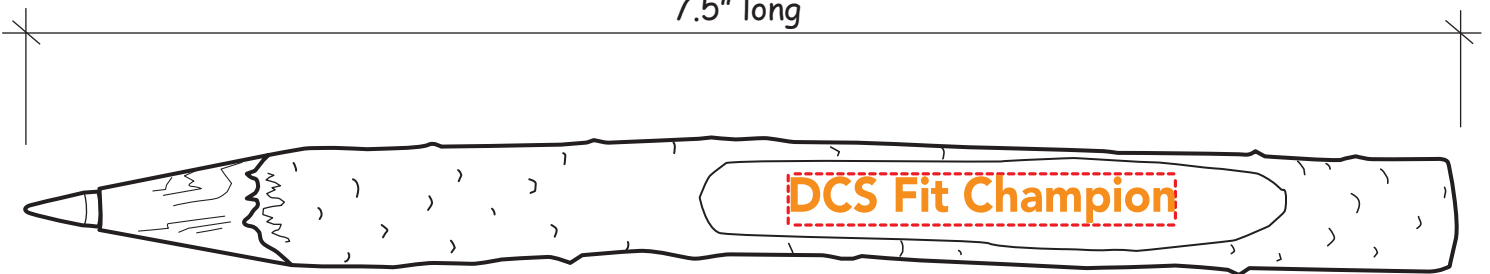

CAREFULLY REVIEW THE ARTWORK ATTACHED.

Order#: 129959

Product: Wooden Twig Pen with Bark

Item #: 1364-308095

Imprint Method: Screen Print on the Barrel - Orange 021

Actual Imprint Size: 2"W x 0.25"H

7.5" long