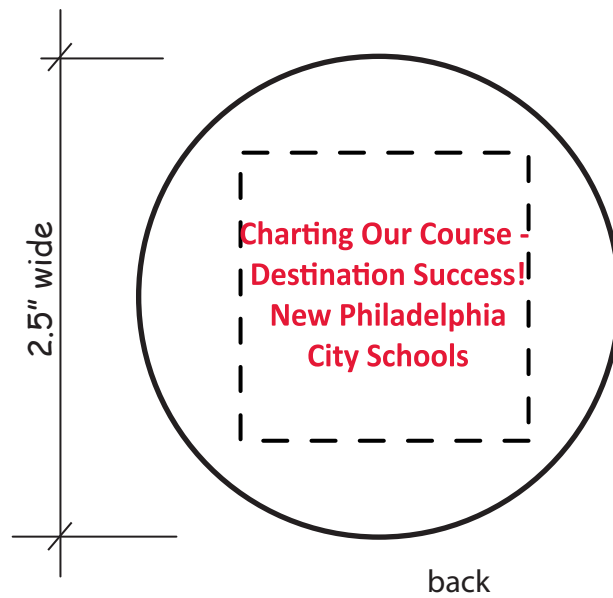

Customer Service E-mail: service@garrettspecialties.com

Order#: 129846

Product: Large Compass Paperweight - White

Item #: 1364-308188

Imprint Method: Screen Print on the Back of Compass - Red 186

Actual Imprint Size: 1.5"W x 0.78"H