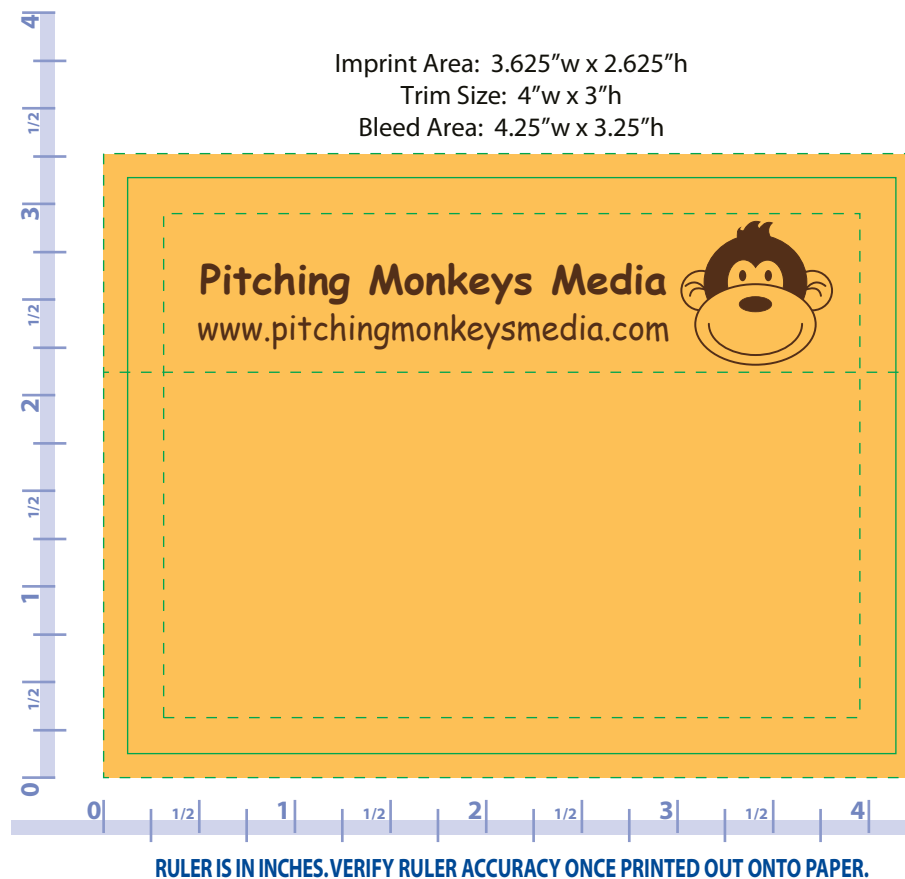

Actual Size of Imprint
Dotted Lines Do Not Print
2W x 1H

Pitching Monkeys Media
www.pitchingmonkeysmedia.com

Image Not To Size
For Reference Only

IMPORTANT INFORMATION (PLEASE READ)

Please proof carefully for spelling errors, omissions, and layout accuracy. It is your responsibility to correct any errors. Garrett Specialties assumes no responsibility for errors after a proof has been authorized to print. Please note changes or revisions to your proof from your original instructions may cause revision in your ship date. Delays in paper proof approval also may require a change in your schedule ship dates. Occasionally, some fax machines may distort the image. Please pay close attention to numbers.

Order#: 129836
Product: Stick-To-Notes Adhesive Pad 25 Sheets- 4" x 3"
Item #: 1090-310630
Imprint Method: 4 Color Process on the Top of each sheet

PAGE 2 OF 3

*****IMPORTANT INFORMATION*** (PLEASE READ)**