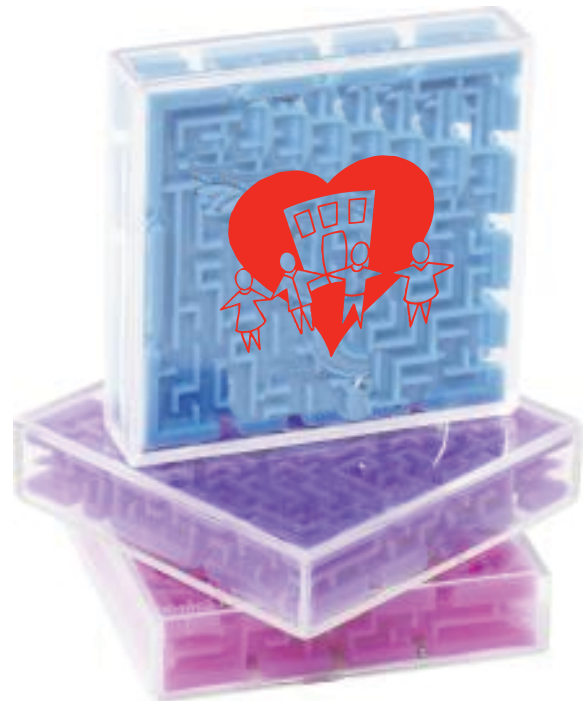

GARRETT SPECIALTIES

a promotional product company

eProof

2 Split Rock Drive Suite 11, Cherry Hill, NJ 08003

Telephone: 1-856 424-4818 or 1-800 320-1510

Fax: 1-856 424-5269

Hours of Operation: 9:00 - 5:30 pm Eastern, M - F

Customer Service E-mail: service@garrettspecialties.com

Order#: 129739

Product: A-Maze-ing Game

Item #: 1280-304316

Imprint Method: Screen Print on the Front - Red 485

Actual Imprint Size: 2"W x 1.67"H

Actual size of PMS 485 C imprint on the A-Maze-ing Game in assorted colors.

Note: Red box indicates imprint area and will not print.

Graphic is for placement only
not to scale

IMPORTANT INFORMATION (PLEASE READ)

Please proof carefully for spelling errors, omissions, and layout accuracy. It is your responsibility to correct any errors. Garrett Specialties assumes no responsibility for errors after a proof has been authorized to print. Please note changes or revisions to your proof from your original instructions may cause revision in your ship date. Delays in paper proof approval also may require a change in your schedule ship dates. Occasionally, some fax machines may distort the image. Please pay close attention to numbers.

It is imperative that you view your e-proof and submit your approval and/or changes promptly to maintain your anticipated delivery date.

Please keep in mind that this virtual proof is not a printed sample of your artwork on our product. The size and placement of the artwork may vary from this proof when actually printed on the product. Carefully review the attached proof for verification of copy & layout.

Due to inherent technical differences in color monitors, the imprint colors and product colors depicted in the attached proof will not resemble those in the final product. We make every effort to match requested custom colors, but cannot guarantee a 100% exact match. Imprints are applied using pad or screen inks. These inks are hand mixed as close as possible to the requested color but may vary 2 to 4 shades. For this reason an exact PMS match cannot be guaranteed.

Your order is ON HOLD until we receive an approval from you in reference to your artwork.