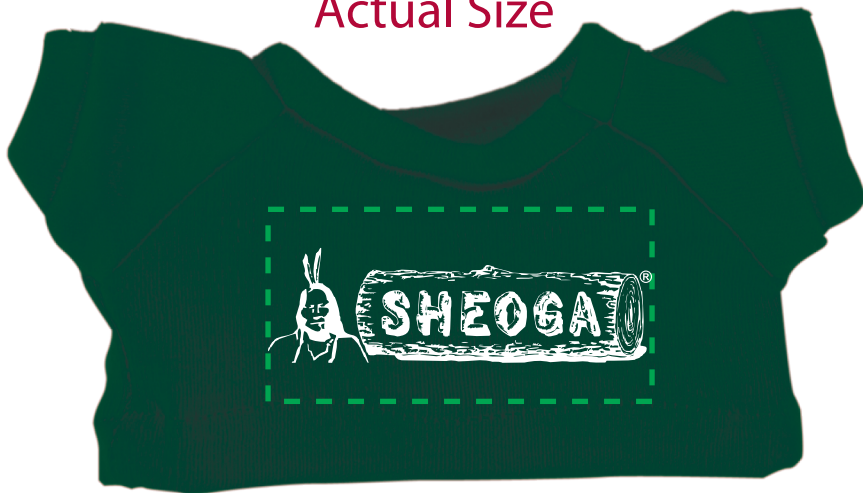

Customer Service E-mail: service@garrettspecialties.com

Order#: 129709

Product: Raccoon Mascot Stuffed Animal - Forest Green T Shirt

Item #: 1039-308341

Imprint Method: Screen Print on the Shirt (Center) - White

FRONT
Actual Size

Image Not To Size
For Reference Only

*****IMPORTANT INFORMATION*** (PLEASE READ)**

Please proof carefully for spelling errors, omissions, and layout accuracy. It is your responsibility to correct any errors. Garrett Specialties assumes no responsibility for errors after a proof has been authorized to print. Please note changes or revisions to your proof from your original instructions may cause revision in your ship date. Delays in paper proof approval also may require a change in your schedule ship dates. Occasionally, some fax machines may distort the image. Please pay close attention to numbers.