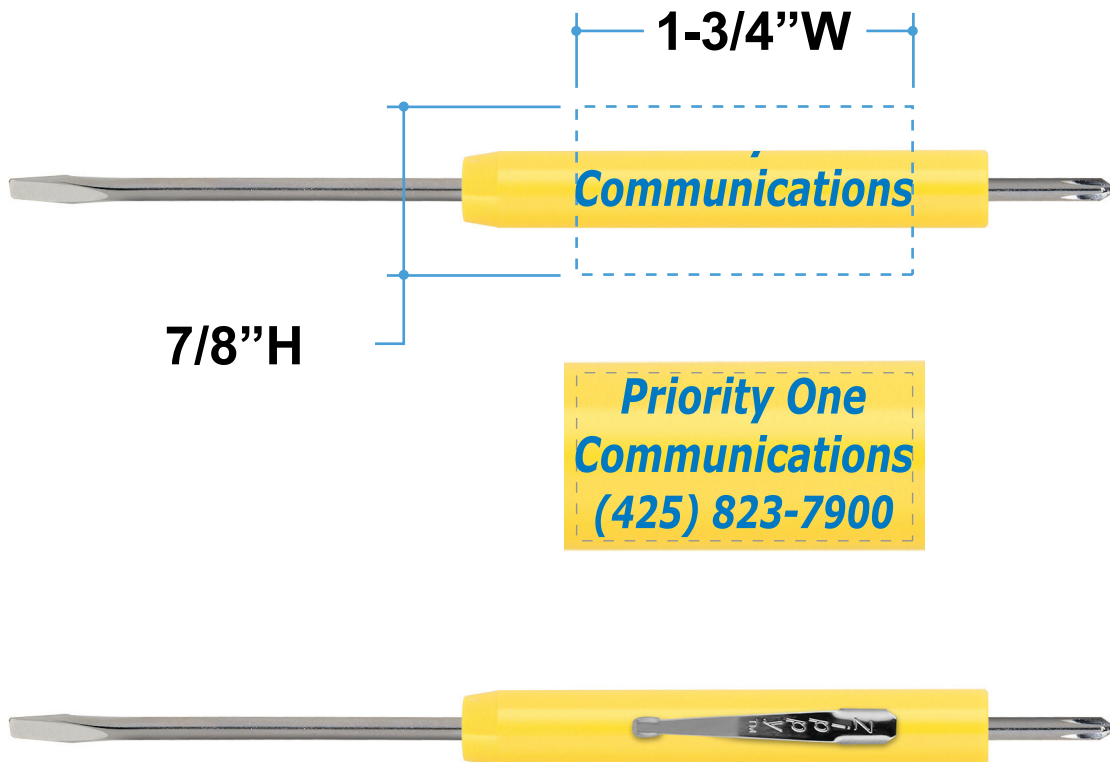

Customer Service E-mail: service@garrettspecialties.com

Order#: 129689

Product: Zippy Screwdriver Flat Blade/ Phillips Blade - Yellow

Item #: 1215-104434

Imprint Method: Screen Print on the Handle - Light Blue 300

Actual Imprint Size: 1.75"W x 0.875"H

*****IMPORTANT INFORMATION*** (PLEASE READ)**

Please proof carefully for spelling errors, omissions, and layout accuracy. It is your responsibility to correct any errors. Garrett Specialties assumes no responsibility for errors after a proof has been authorized to print. Please note changes or revisions to your proof from your original instructions may cause revision in your ship date. Delays in paper proof approval also may require a change in your schedule ship dates. Occasionally, some fax machines may distort the image. Please pay close attention to numbers.