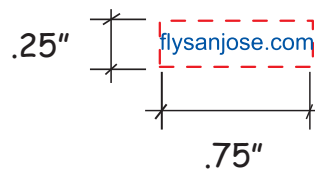

IMPORTANT INFORMATION (PLEASE READ)

Please proof carefully for spelling errors, omissions, and layout accuracy. It is your responsibility to correct any errors. Garrett Specialties assumes no responsibility for errors after a proof has been authorized to print. Please note changes or revisions to your proof from your original instructions may cause revision in your ship date. Delays in paper proof approval also may require a change in your schedule ship dates. Occasionally, some fax machines may distort the image. Please pay close attention to numbers.

It is imperative that you view your e-proof and submit your approval and/or changes promptly to maintain your anticipated delivery date.

Please keep in mind that this virtual proof is not a printed sample of your artwork on our product. The size and placement of the artwork may vary from this proof when actually printed on the product. Carefully review the attached proof for verification of copy & layout.

Due to inherent technical differences in color monitors, the imprint colors and product colors depicted in the attached proof will not resemble those in the final product. We make every effort to match requested custom colors, but cannot guarantee a 100% exact match. Imprints are applied using pad or screen inks. These inks are hand mixed as close as possible to the requested color but may vary 2 to 4 shades. For this reason an exact PMS match cannot be guaranteed.

Your order is ON HOLD until we receive an approval from you in reference to your artwork.