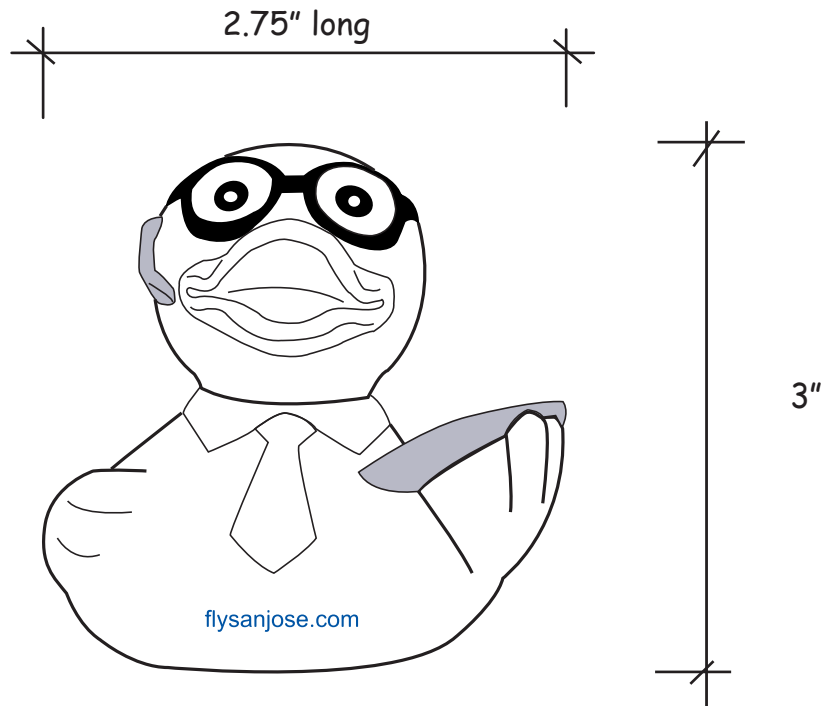

Fax: 1-856 424-5269

Hours of Operation: 9:00 - 5:30 pm Eastern, M - F

Customer Service E-mail: service@garrettspecialties.com

Order#: 129681

Product: Techie Rubber Duck

Item #: 1364-311263

Imprint Method: Screen Print on the Front - Reflex Blue