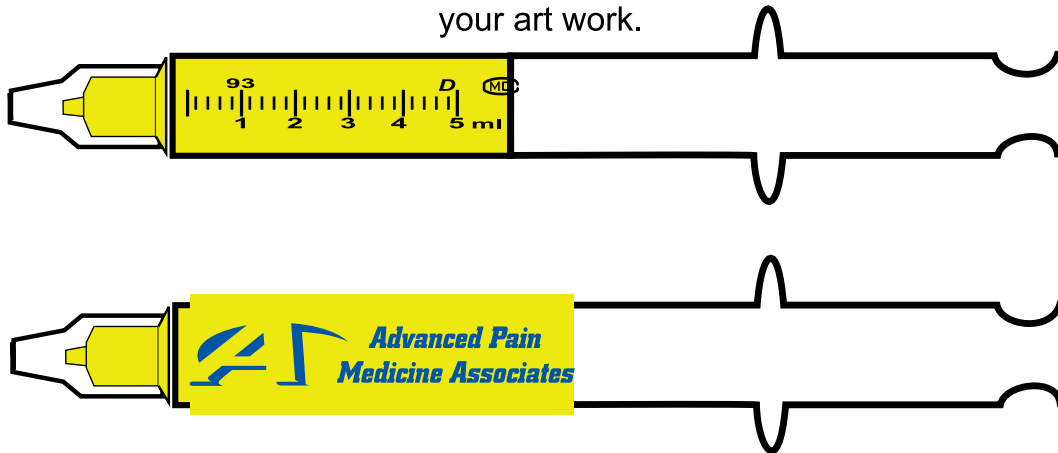

GARRETT SPECIALTIES

a promotional product company

eProof

2 Split Rock Drive Suite 11, Cherry Hill, NJ 08003

Telephone: 1-856 424-4818 or 1-800 320-1510

Fax: 1-856 424-5269

Hours of Operation: 9:00 - 5:30 pm Eastern, M - F

Customer Service E-mail: service@garrettspecialties.com

Order#: 129676

Product: Syringe Highlighter -Yellow

Item #: 1279-107698

Imprint Method: Pad Print on the Barrel - Reflex Blue

Actual Imprint Size: 2"W x 0.32"H

Calibration will print
in same color as
your art work.

IMPORTANT INFORMATION (PLEASE READ)

Please proof carefully for spelling errors, omissions, and layout accuracy. It is your responsibility to correct any errors. Garrett Specialties assumes no responsibility for errors after a proof has been authorized to print. Please note changes or revisions to your proof from your original instructions may cause revision in your ship date. Delays in paper proof approval also may require a change in your schedule ship dates. Occasionally, some fax machines may distort the image. Please pay close attention to numbers.

It is imperative that you view your e-proof and submit your approval and/or changes promptly to maintain your anticipated delivery date.

Please keep in mind that this virtual proof is not a printed sample of your artwork on our product. The size and placement of the artwork may vary from this proof when actually printed on the product. Carefully review the attached proof for verification of copy & layout.

Due to inherent technical differences in color monitors, the imprint colors and product colors depicted in the attached proof will not resemble those in the final product. We make every effort to match requested custom colors, but cannot guarantee a 100% exact match. Imprints are applied using pad or screen inks. These inks are hand mixed as close as possible to the requested color but may vary 2 to 4 shades. For this reason an exact PMS match cannot be guaranteed.

Your order is ON HOLD until we receive an approval from you in reference to your artwork.