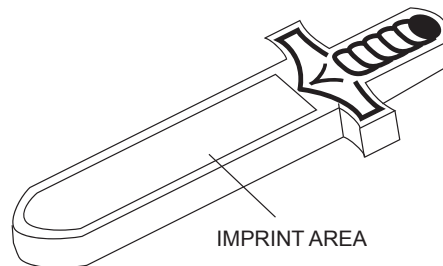

Customer Service E-mail: service@garrettspecialties.com

Order#: 129653

Product: Foam Sword - 18" - Red

Item #: 1116-303523

Imprint Method: Screen Print on the Blade - White

Actual Imprint Size: 10.9"W x 1.1"H

Image Not To Size
For Reference Only

*****IMPORTANT INFORMATION*** (PLEASE READ)**

Please proof carefully for spelling errors, omissions, and layout accuracy. It is your responsibility to correct any errors. Garrett Specialties assumes no responsibility for errors after a proof has been authorized to print. Please note changes or revisions to your proof from your original instructions may cause revision in your ship date. Delays in paper proof approval also may require a change in your schedule ship dates. Occasionally, some fax machines may distort the image. Please pay close attention to numbers.