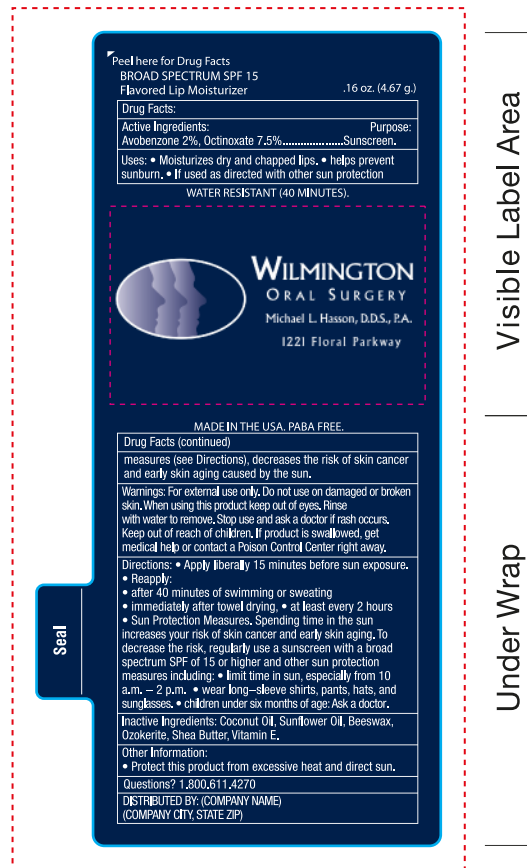

Order#: 129650

Product: SPF 15 Lip Balm in White Tube

Item #: 1250-301572

Imprint Method: 4 Color Process on the Label

*****IMPORTANT INFORMATION*** (PLEASE READ)**

Please proof carefully for spelling errors, omissions, and layout accuracy. It is your responsibility to correct any errors. Garrett Specialties assumes no responsibility for errors after a proof has been authorized to print. Please note changes or revisions to your proof from your original instructions may cause revision in your ship date. Delays in paper proof approval also may require a change in your schedule ship dates. Occasionally, some fax machines may distort the image. Please pay close attention to numbers.