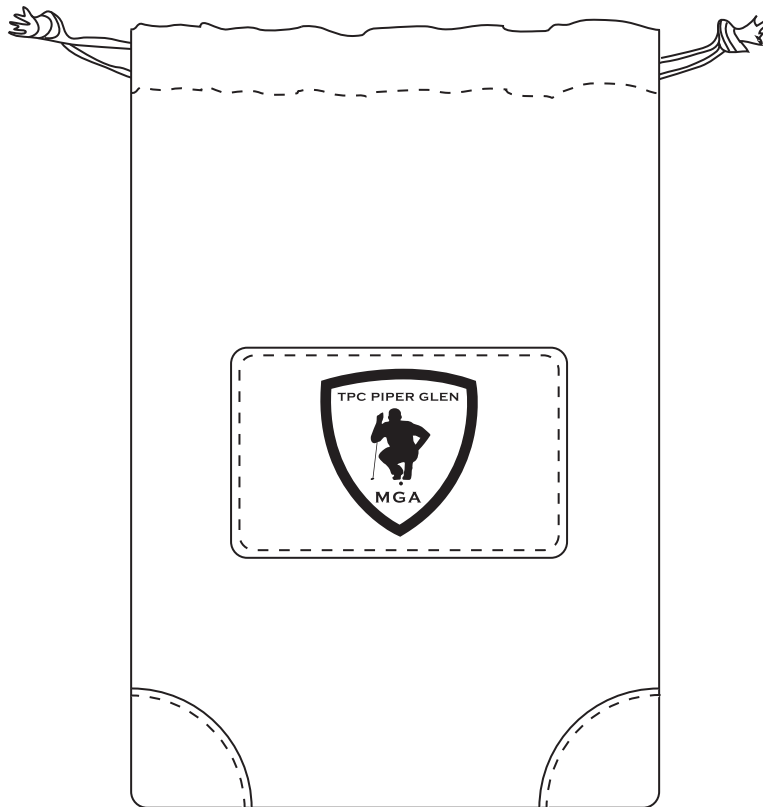

Customer Service E-mail: service@garrettspecialties.com

Order#: 129500

Product: Vineyard Golf Pouch

Item #: 1041-306604

Imprint Method: Foil Stamp on the Patch - Silver

Actual Imprint Size: 1.63"W x 1.75"H