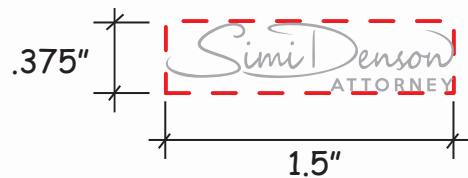

GARRETT SPECIALTIES

a promotional product company

eProof

2 Split Rock Drive Suite 11, Cherry Hill, NJ 08003

Telephone: 1-856 424-4818 or 1-800 320-1510

Fax: 1-856 424-5269

Hours of Operation: 9:00 - 5:30 pm Eastern, M - F

Customer Service E-mail: service@garrettspecialties.com

Order#: 129383

Product: Floating Sperm and Egg Pen

Item #: 1364-308229

Imprint Method: Screen Print on the Barrel - Metallic Silver 877

Actual Imprint Size: 1.5"W x 0.375"H

Note: Metallic Silver may be hard to read on the pen because of the color of the barrel

IMPORTANT INFORMATION (PLEASE READ)

Please proof carefully for spelling errors, omissions, and layout accuracy. It is your responsibility to correct any errors. Garrett Specialties assumes no responsibility for errors after a proof has been authorized to print. Please note changes or revisions to your proof from your original instructions may cause revision in your ship date. Delays in paper proof approval also may require a change in your schedule ship dates. Occasionally, some fax machines may distort the image. Please pay close attention to numbers.

It is imperative that you view your e-proof and submit your approval and/or changes promptly to maintain your anticipated delivery date.

Please keep in mind that this virtual proof is not a printed sample of your artwork on our product. The size and placement of the artwork may vary from this proof when actually printed on the product. Carefully review the attached proof for verification of copy & layout.

Due to inherent technical differences in color monitors, the imprint colors and product colors depicted in the attached proof will not resemble those in the final product. We make every effort to match requested custom colors, but cannot guarantee a 100% exact match. Imprints are applied using pad or screen inks. These inks are hand mixed as close as possible to the requested color but may vary 2 to 4 shades. For this reason an exact PMS match cannot be guaranteed.

Your order is ON HOLD until we receive an approval from you in reference to your artwork.