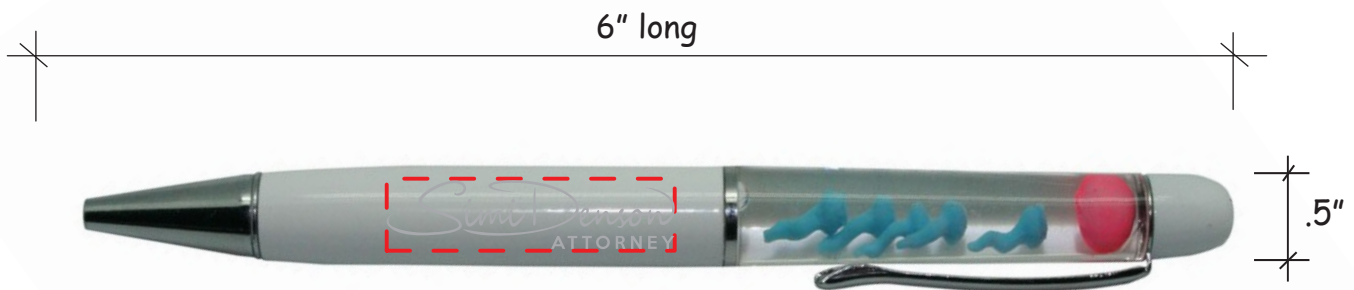

GARRETT SPECIALTIES

a promotional product company

eProof

2 Split Rock Drive Suite 11, Cherry Hill, NJ 08003

Telephone: 1-856 424-4818 or 1-800 320-1510

Fax: 1-856 424-5269

Hours of Operation: 9:00 - 5:30 pm Eastern, M - F

Customer Service E-mail: service@garrettspecialties.com

Order#: 129383

Product: Floating Sperm and Egg Pen

Item #: 1364-308229

Imprint Method: Screen Print on the Barrel - Metallic Silver 877

Actual Imprint Size: 1.5"W x 0.375"H

Note: Metallic Silver may be hard to read on the pen because of the color of the barrel

IMPORTANT INFORMATION (PLEASE READ)

Please proof carefully for spelling errors, omissions, and layout accuracy. It is your responsibility to correct any errors. Garrett Specialties assumes no responsibility for errors after a proof has been authorized to print. Please note changes or revisions to your proof from your original instructions may cause revision in your ship date. Delays in paper proof approval also may require a change in your schedule ship dates. Occasionally, some fax machines may distort the image. Please pay close attention to numbers.

It is imperative that you view your e-proof and submit your approval and/or changes promptly to maintain your anticipated delivery date.

Please keep in mind that this virtual proof is not a printed sample of your artwork on our product. The size and placement of the artwork may vary from this proof when actually printed on the product. Carefully review the attached proof for verification of copy & layout.

Due to inherent technical differences in color monitors, the imprint colors and product colors depicted in the attached proof will not resemble those in the final product. We make every effort to match requested custom colors, but cannot guarantee a 100% exact match. Imprints are applied using pad or screen inks. These inks are hand mixed as close as possible to the requested color but may vary 2 to 4 shades. For this reason an exact PMS match cannot be guaranteed.

Your order is ON HOLD until we receive an approval from you in reference to your artwork.