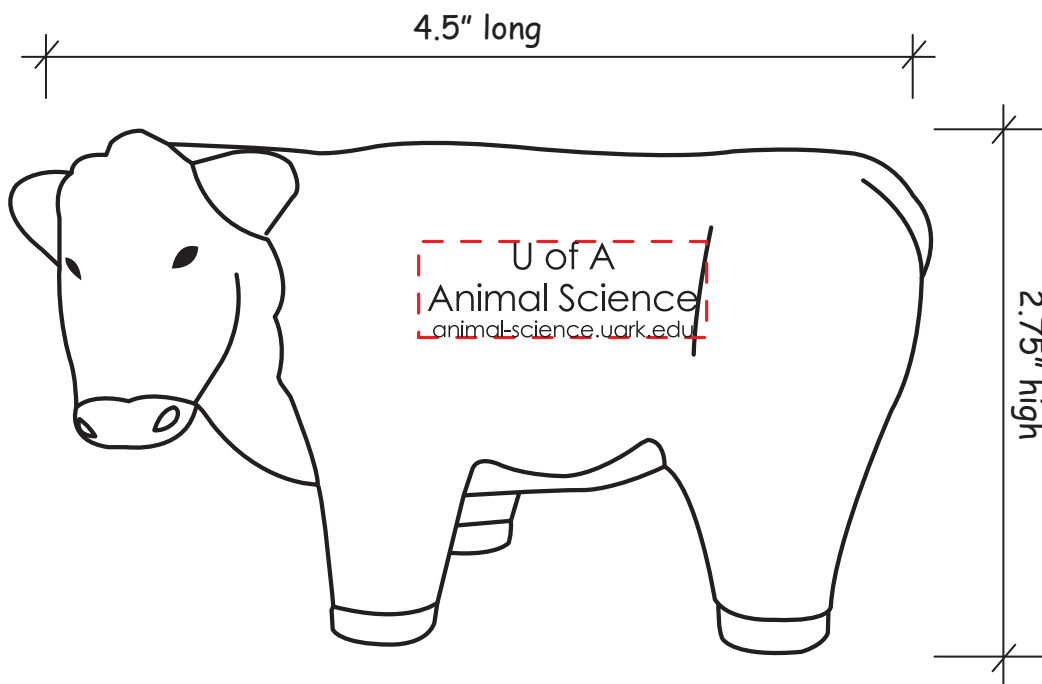

Customer Service E-mail: service@garrettspecialties.com

Order#: 129381

Product: Steer Squeezies Stress Reliever - Black

Item #: 1364-307915

Imprint Method: Screen Print on the Front - White

Actual Imprint Size: 1.5"W x 0.5"H