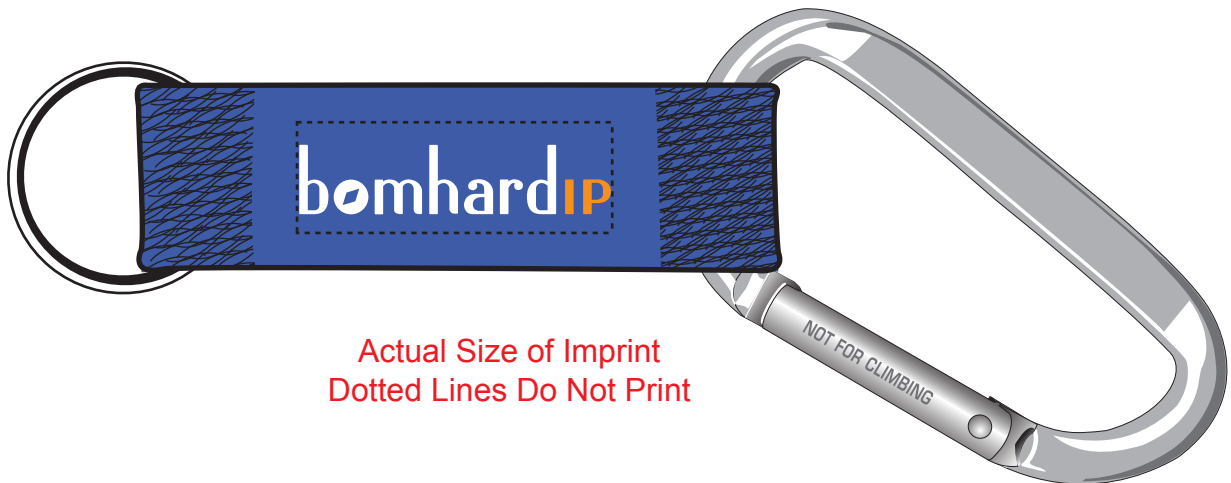

CAREFULLY REVIEW THE ARTWORK ATTACHED.

Order#: 129249

Product: Carabiner Key Ring - Blue

Item #: 1206-102762

Imprint Method: Screen Print on the Strap - Pantone Orange, White

Actual Imprint Size: 1.62"W x 0.36"H