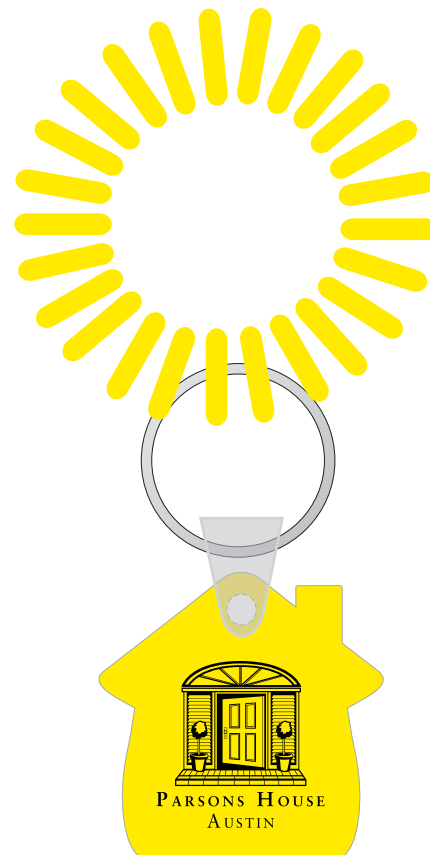

Customer Service E-mail: service@garrettspecialties.com

Order#: 129211

Product: House Spiral Wrist Coil Key Tag - Yellow

Item #: 1268-106397

Imprint Method: Pad Print on the Side 1 of House

Actual Imprint Size: 0.875"W x 0.86"H

Please note: A white imprint will now show up well on the yellow keytags.
Our manufacturer suggests a black imprint (see below). Please advise if
you'd like to change the imprint color to BLACK per their suggestion.