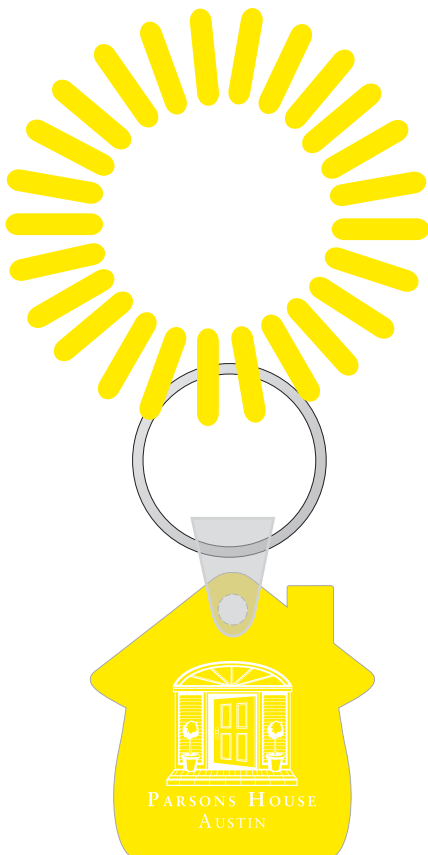

Customer Service E-mail: service@garrettspecialties.com

Order#: 129211

Product: House Spiral Wrist Coil Key Tag - Yellow

Item #: 1268-106397

Imprint Method: Pad Print on the Side 1 of House

Actual Imprint Size: 0.875"W x 0.86"H

Please note: A white imprint will now show up well on the yellow keytags.
Our manufacturer suggests a black imprint (see below). Please advise if
you'd like to change the imprint color to BLACK per their suggestion.