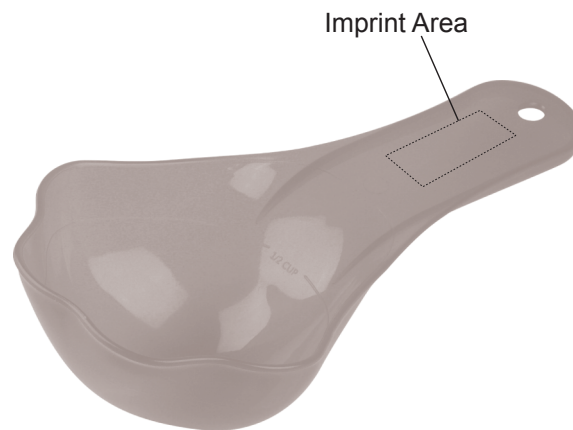

**Order#:** 129208

**Product:** Pawfect - Pet Food Scoop - Translucent Blue

**Item #:** 1116-312454

**Imprint Method:** Pad Print on the Handle - White

**Actual Imprint Size:** 2.5"W x 1"H