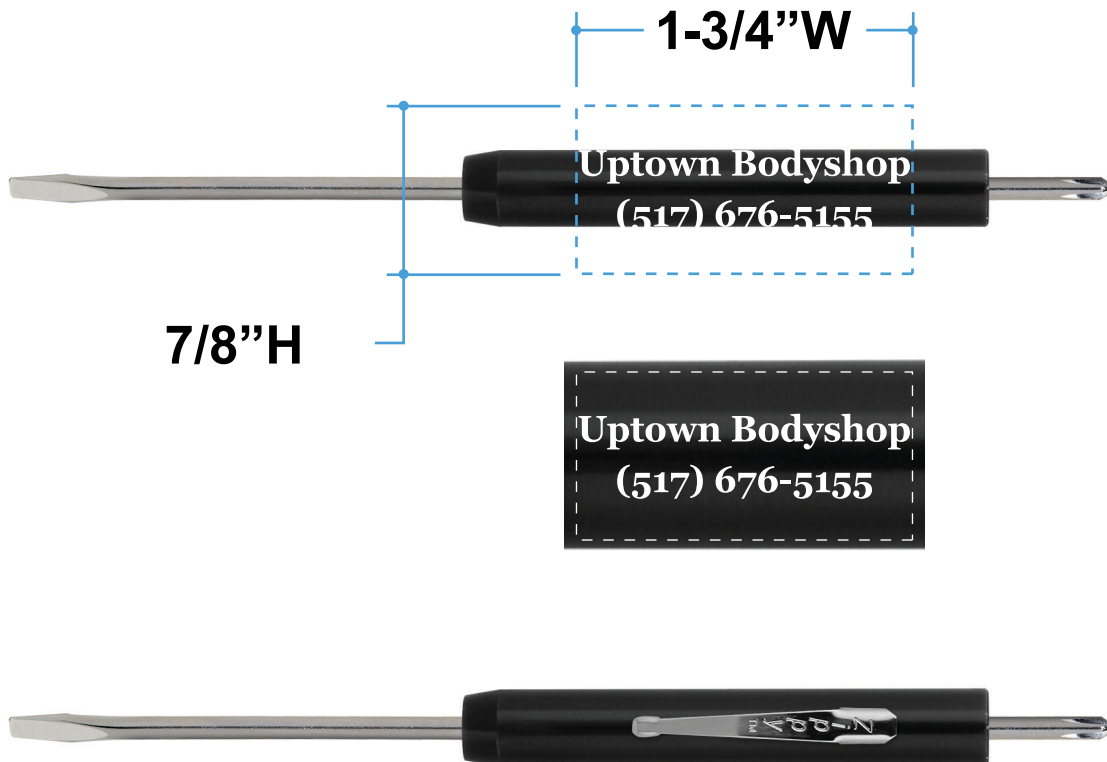

Customer Service E-mail: service@garrettspecialties.com

Order#: 129181

Product: Zippy Screwdriver Flat Blade/ Magnet Top - Black

Item #: 1215-104431

Imprint Method: Screen Print on the Handle - White

Actual Imprint Size: 1.75"W x 0.45"H