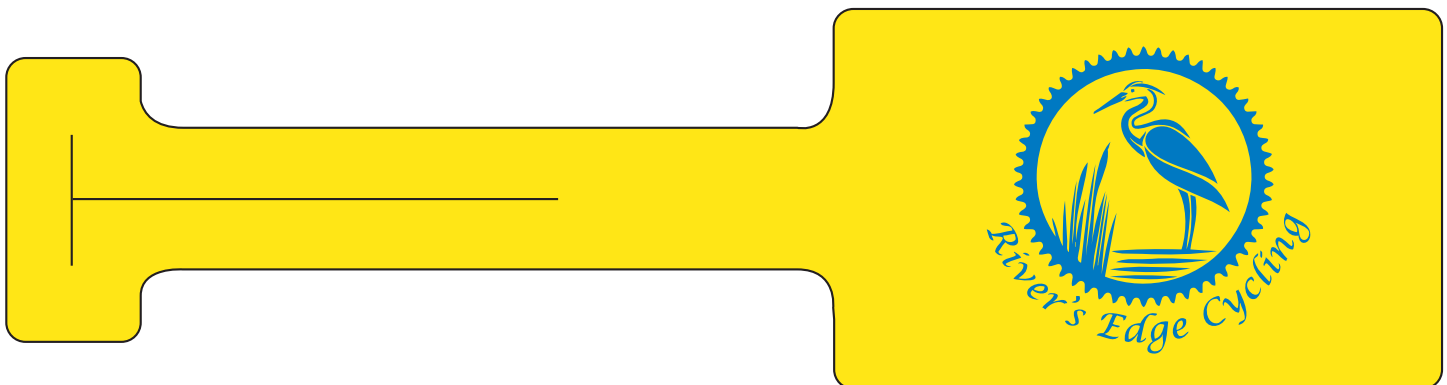

GARRETT SPECIALTIES

a promotional product company

eProof

2 Split Rock Drive Suite 11, Cherry Hill, NJ 08003

Telephone: 1-856 424-4818 or 1-800 320-1510

Fax: 1-856 424-5269

Hours of Operation: 9:00 - 5:30 pm Eastern, M - F

Customer Service E-mail: service@garrettspecialties.com

Order#: 129157

Product: Shur-Lock Luggage Tag - Yellow

Item #: 1206-303294

Imprint Method: Pad Print on the Below Closure - Blue 300

Actual Imprint Size: 2.1"W x 2"H

80% actual size

IMPORTANT INFORMATION (PLEASE READ)

Please proof carefully for spelling errors, omissions, and layout accuracy. It is your responsibility to correct any errors. Garrett Specialties assumes no responsibility for errors after a proof has been authorized to print. Please note changes or revisions to your proof from your original instructions may cause revision in your ship date. Delays in paper proof approval also may require a change in your schedule ship dates. Occasionally, some fax machines may distort the image. Please pay close attention to numbers.

It is imperative that you view your e-proof and submit your approval and/or changes promptly to maintain your anticipated delivery date.

Please keep in mind that this virtual proof is not a printed sample of your artwork on our product. The size and placement of the artwork may vary from this proof when actually printed on the product. Carefully review the attached proof for verification of copy & layout.

Due to inherent technical differences in color monitors, the imprint colors and product colors depicted in the attached proof will not resemble those in the final product. We make every effort to match requested custom colors, but cannot guarantee a 100% exact match. Imprints are applied using pad or screen inks. These inks are hand mixed as close as possible to the requested color but may vary 2 to 4 shades. For this reason an exact PMS match cannot be guaranteed.

Your order is ON HOLD until we receive an approval from you in reference to your artwork.