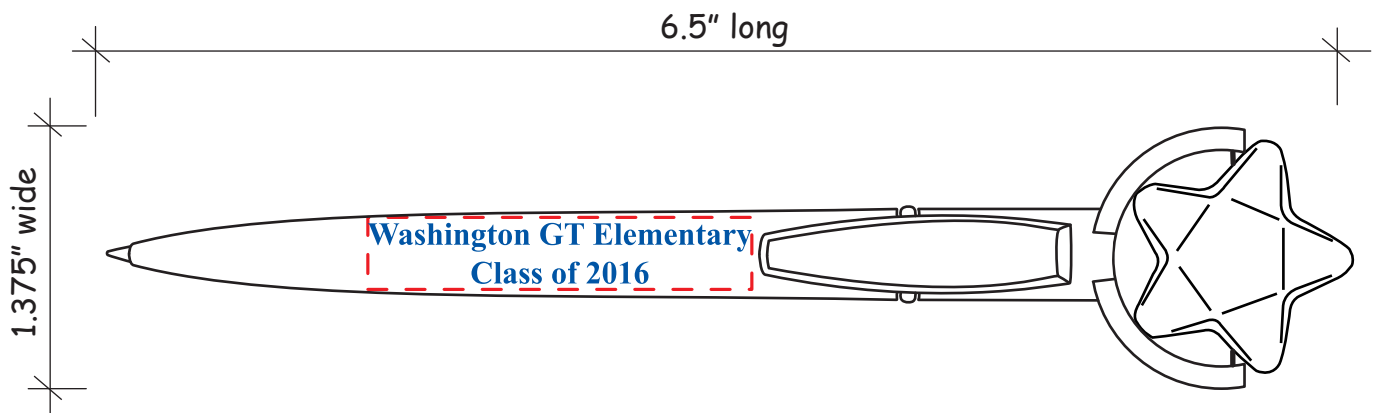

Customer Service E-mail: service@garrettspecialties.com

Order#: 129071

Product: Stressball Pen - Star Squeeze Top Pen

Item #: 1364-307835

Imprint Method: Screen Print on the Barrel - Reflex Blue

Actual Imprint Size: 2"W x 0.31"H